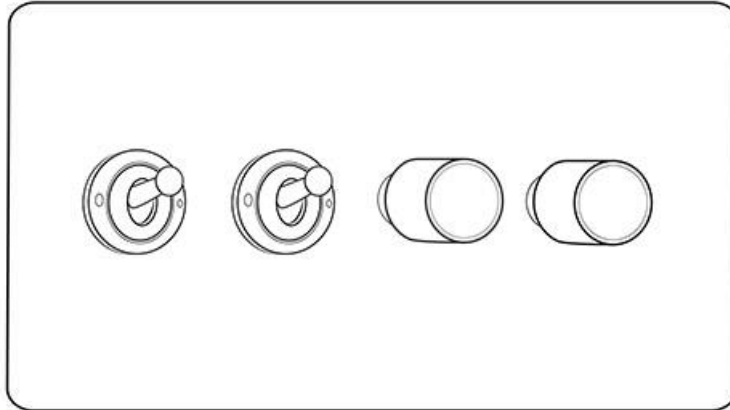

Heritage Brass

Vintage Range - Rustic Nickel (Project Finish)

4G Mixed Toggle Dimmer Switch 2xToggle 2xTED - XRB-2TOG-2TED

Range	Vintage Range
Product	Vintage Range Rustic Nickel Switches & Sockets, XRN
Insert Type	4G Mixed Toggle Dimmer Switch 2xToggle 2xTED
Plate Finish	Rustic Nickel (Project Finish)
Switch Colour	Rustic Brass
Body and Switch Trim	Rustic Brass
Height	88 mm
Width	148 mm
Fixing Hole Centres	Box Fixing = 120.6 mm
Minimum Box Depth	35
Current	Switch rated 20 Amp
Voltage	230 V
Power	Max 120 W and 10 bulbs per dimmer module trailing edge
Terminal Capacity	4 mm ²
Earth Terminal Capacity	5 mm ²
Product Class 1	Face plate must be earthed
Ambient Operating Temperature	-5Â°C - 40Â°C
Recommended Location	Indoor use only
Standard	BS EN 55014, BS EN 60669-2-1