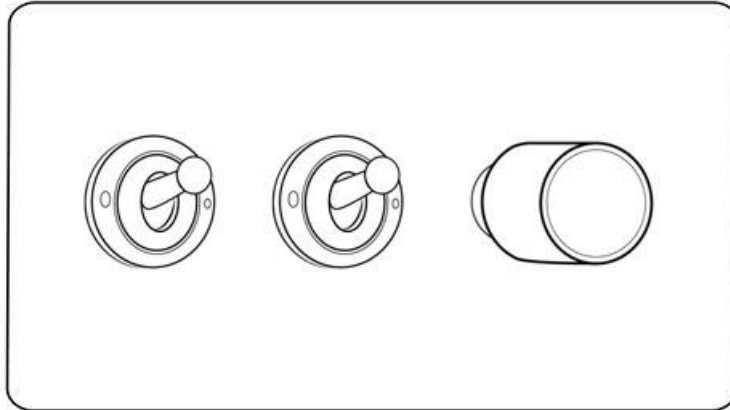

Heritage Brass

Vintage Range - Rustic Nickel (Project Finish)

3G Mixed Toggle Dimmer Switch 2xToggle 1xTED - XRB-2TOG-1TED

Range	Vintage Range
Product	Vintage Range Rustic Nickel Switches & Sockets, XRN
Insert Type	3G Mixed Toggle Dimmer Switch 2xToggle 1xTED
Plate Finish	Rustic Nickel (Project Finish)
Switch Colour	Rustic Brass
Body and Switch Trim	Rustic Brass
Height	88 mm
Width	148 mm
Fixing Hole Centres	Box Fixing = 120.6 mm
Minimum Box Depth	35
Current	Switch rated 20 Amp
Voltage	230 V
Power	Max 120 W and 10 bulbs per dimmer module trailing edge
Terminal Capacity	4 mm ²
Earth Terminal Capacity	5 mm ²
Product Class 1	Face plate must be earthed
Ambient Operating Temperature	-5Â°C - 40Â°C
Recommended Location	Indoor use only
Standard	BS EN 55014, BS EN 60669-2-1