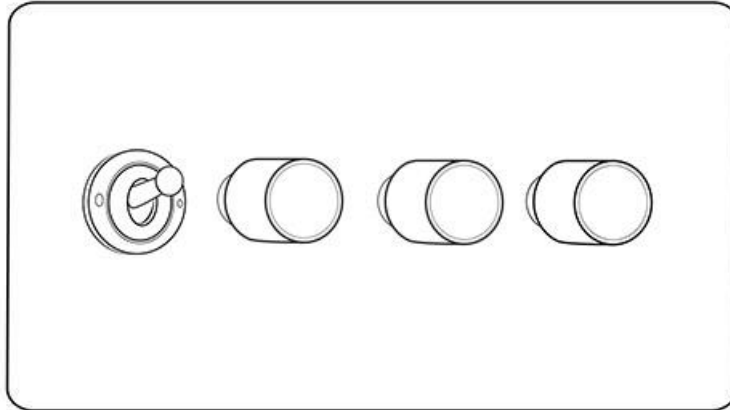

Heritage Brass

Vintage Range - Rustic Nickel (Project Finish)

4G Mixed Toggle Dimmer Switch 1xToggle 3xTED - XRB-1TOG-3TED

Range	Vintage Range
Product	Vintage Range Rustic Nickel Switches & Sockets, XRN
Insert Type	4G Mixed Toggle Dimmer Switch 1xToggle 3xTED
Plate Finish	Rustic Nickel (Project Finish)
Switch Colour	Rustic Brass
Body and Switch Trim	Rustic Brass
Height	88 mm
Width	148 mm
Fixing Hole Centres	Box Fixing = 120.6 mm
Minimum Box Depth	35
Current	Switch rated 20 Amp
Voltage	230 V
Power	Max 120 W and 10 bulbs per dimmer module trailing edge
Terminal Capacity	4 mm ²
Earth Terminal Capacity	5 mm ²
Product Class 1	Face plate must be earthed
Ambient Operating Temperature	-5Â°C - 40Â°C
Recommended Location	Indoor use only
Standard	BS EN 55014, BS EN 60669-2-1