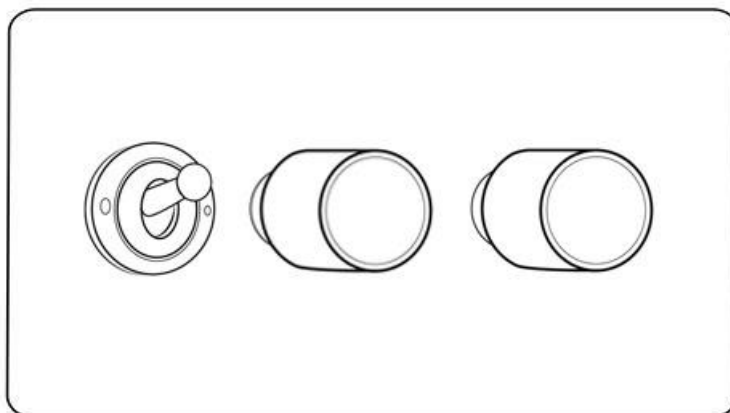

Heritage Brass

Vintage Range - Rustic Nickel (Project Finish)

3G Mixed Toggle Dimmer Switch 1xToggle 2xTED - XRB-1TOG-2TED

Range	Vintage Range
Product	Vintage Range Rustic Nickel Switches & Sockets, XRN
Insert Type	3G Mixed Toggle Dimmer Switch 1xToggle 2xTED
Plate Finish	Rustic Nickel (Project Finish)
Switch Colour	Rustic Brass
Body and Switch Trim	Rustic Brass
Height	88 mm
Width	148 mm
Fixing Hole Centres	Box Fixing = 120.6 mm
Minimum Box Depth	35
Current	Switch rated 20 Amp
Voltage	230 V
Power	Max 120 W and 10 bulbs per dimmer module trailing edge
Terminal Capacity	4 mm ²
Earth Terminal Capacity	5 mm ²
Product Class 1	Face plate must be earthed
Ambient Operating Temperature	-5Â°C - 40Â°C
Recommended Location	Indoor use only
Standard	BS EN 55014, BS EN 60669-2-1