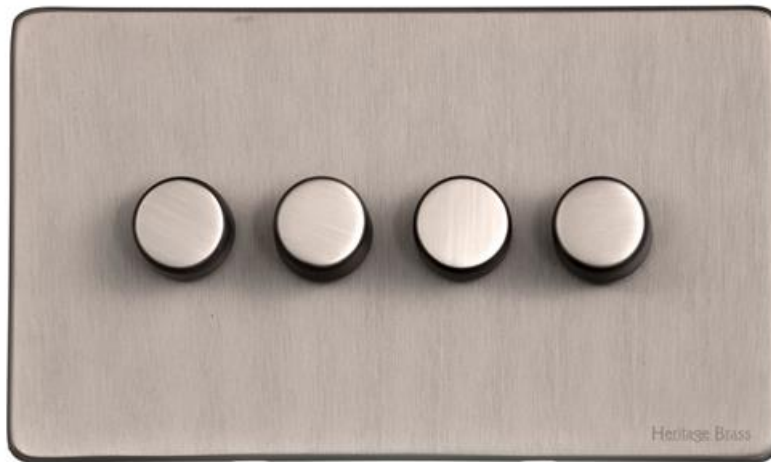

Heritage Brass

Vintage Range - Aged Pewter

4 Gang TED Dimmer (Compatible with LED Lamps) - XAP.290.TED

Range	Vintage Range
Product	Vintage Range Aged Pewter Switches & Sockets, XAP
Insert Type	4 Gang TED Dimmer (Compatible with LED Lamps)
Plate Finish	Aged Pewter
Switch Colour	Aged Pewter
Body and Switch Trim	-
Height	88 mm
Width	148 mm
Fixing Hole Centres	Box Fixing = 120.6 mm
Minimum Box Depth	35
Current	-
Voltage	230 V
Power	Max 120 W - 10 Lamps Trailing Edge
Terminal Capacity	4 mm ²
Earth Terminal Capacity	5 mm ²
Product Class 1	Face plate must be earthed
Ambient Operating Temperature	-5°C - 40°C
Recommended Location	Indoor use only
Standard	BS EN 55014, BS EN 60669-2-1