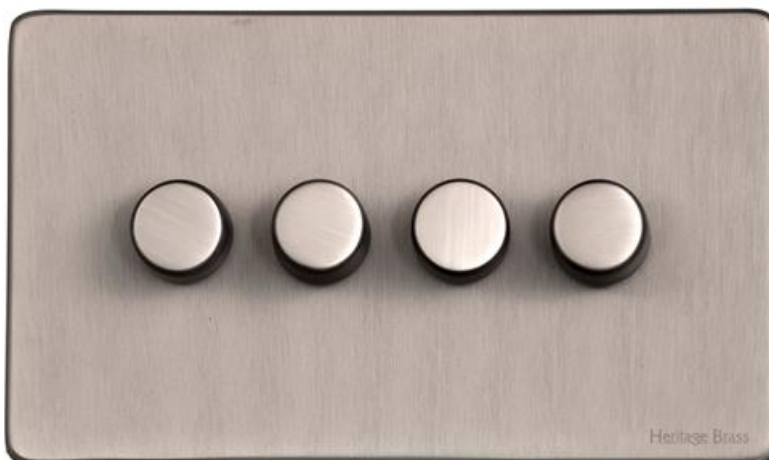

Heritage Brass

Vintage Range - Aged Pewter

4 Gang TED Dimmer (Compatible with LED Lamps) - XAP.290.TED

Range	Vintage Range
Product	Vintage Range Aged Pewter Switches & Sockets, XAP
Insert Type	4 Gang TED Dimmer (Compatible with LED Lamps)
Plate Finish	Aged Pewter
Switch Colour	Aged Pewter
Body and Switch Trim	-
Height	88 mm
Width	148 mm
Fixing Hole Centres	Box Fixing = 120.6 mm
Minimum Box Depth	35
Current	-
Voltage	230 V
Power	Max 120 W - 10 Lamps Trailing Edge
Terminal Capacity	4 mm ²
Earth Terminal Capacity	5 mm ²
Product Class 1	Face plate must be earthed
Ambient Operating Temperature	-5°C - 40°C
Recommended Location	Indoor use only
Standard	BS EN 55014, BS EN 60669-2-1