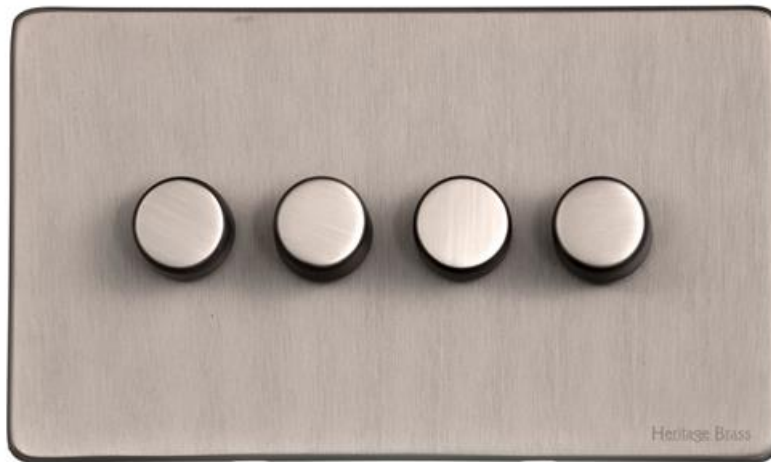

Heritage Brass

Vintage Range - Aged Pewter 4G Multi Location Primary Dimmer - XAP.290.MLP

Range	Vintage Range
Product	Vintage Range Aged Pewter Switches & Sockets, XAP
Insert Type	4G Multi Location Primary Dimmer
Plate Finish	Aged Pewter
Switch Colour	Aged Pewter
Body and Switch Trim	Trimless
Height	88 mm
Width	148 mm
Fixing Hole Centres	Box Fixing = 120.6 mm
Minimum Box Depth	35
Current	-
Voltage	230 V
Power	Max 100 W - 10 Lamps
Terminal Capacity	4 mm ²
Earth Terminal Capacity	5 mm ²
Product Class 1	Face plate must be earthed
Ambient Operating Temperature	-5Â°C - 40Â°C
Recommended Location	Indoor use only
Standard	BSEN60669-2-1