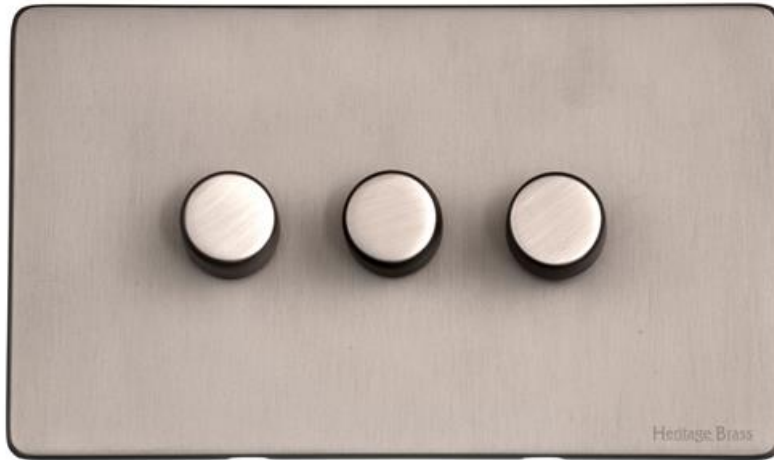

Heritage Brass

Vintage Range - Aged Pewter

3 Gang TED Dimmer (Compatible with LED Lamps) - XAP.280.TED

Range	Vintage Range
Product	Vintage Range Aged Pewter Switches & Sockets, XAP
Insert Type	3 Gang TED Dimmer (Compatible with LED Lamps)
Plate Finish	Aged Pewter
Switch Colour	Aged Pewter
Body and Switch Trim	-
Height	88 mm
Width	148 mm
Fixing Hole Centres	Box Fixing = 120.6 mm
Minimum Box Depth	35
Current	-
Voltage	230 V
Power	Max 120 W - 10 Lamps Trailing Edge
Terminal Capacity	4 mm ²
Earth Terminal Capacity	5 mm ²
Product Class 1	Face plate must be earthed
Ambient Operating Temperature	-5°C - 40°C
Recommended Location	Indoor use only
Standard	BS EN 55014, BS EN 60669-2-1