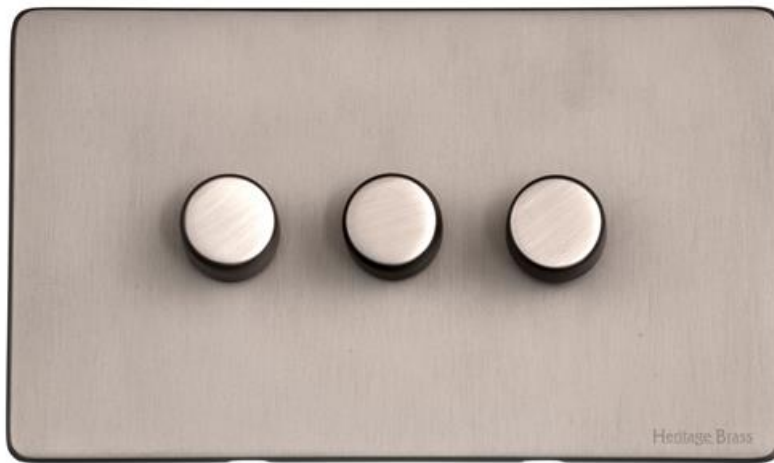

Heritage Brass

Vintage Range - Aged Pewter

3 Gang TED Dimmer (Compatible with LED Lamps) - XAP.280.TED

Range	Vintage Range
Product	Vintage Range Aged Pewter Switches & Sockets, XAP
Insert Type	3 Gang TED Dimmer (Compatible with LED Lamps)
Plate Finish	Aged Pewter
Switch Colour	Aged Pewter
Body and Switch Trim	-
Height	88 mm
Width	148 mm
Fixing Hole Centres	Box Fixing = 120.6 mm
Minimum Box Depth	35
Current	-
Voltage	230 V
Power	Max 120 W - 10 Lamps Trailing Edge
Terminal Capacity	4 mm ²
Earth Terminal Capacity	5 mm ²
Product Class 1	Face plate must be earthed
Ambient Operating Temperature	-5°C - 40°C
Recommended Location	Indoor use only
Standard	BS EN 55014, BS EN 60669-2-1