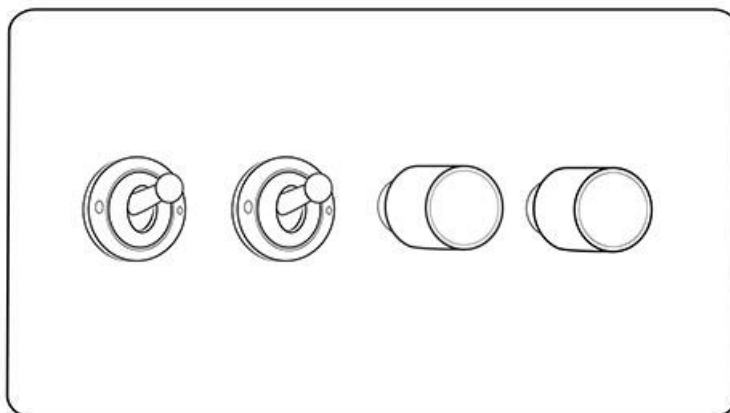

Heritage Brass

Vintage Range - Satin Black Nickel (Project Finish) 4G Mixed Toggle Dimmer Switch 2xToggle 2xTED - X66-2TOG-2TED

Range	Vintage Range
Product	Vintage Range Satin Black Nickel Switches & Sockets, X66
Insert Type	4G Mixed Toggle Dimmer Switch 2xToggle 2xTED
Plate Finish	Satin Black Nickel (Project Finish)
Switch Colour	Satin Black Nickel
Body and Switch Trim	Satin Black Nickel
Height	88 mm
Width	148 mm
Fixing Hole Centres	Box Fixing = 120.6 mm
Minimum Box Depth	35
Current	Switch rated 20 Amp
Voltage	230 V
Power	Max 120 W and 10 bulbs per dimmer module trailing edge
Terminal Capacity	4 mm ²
Earth Terminal Capacity	5 mm ²
Product Class 1	Face plate must be earthed
Ambient Operating Temperature	-5Â°C - 40Â°C
Recommended Location	Indoor use only
Standard	BS EN 55014, BS EN 60669-2-1