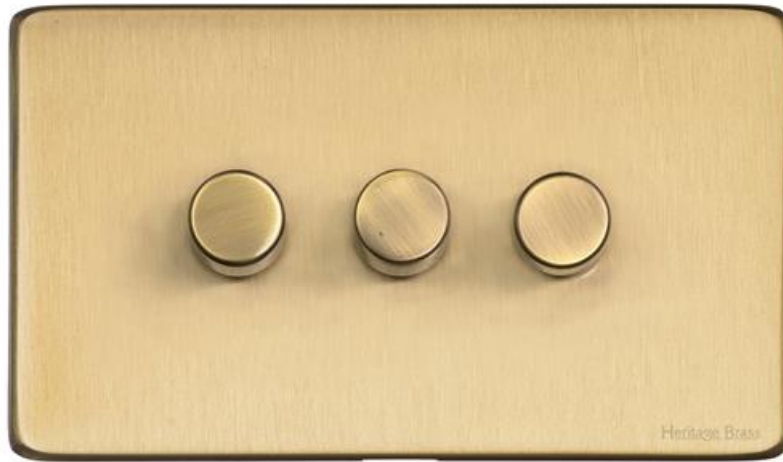

Heritage Brass

Vintage Range - Satin Brass

3G Multi Location Secondary Dimmer - X44.280.MLS

Range	Vintage Range
Product	Vintage Range Satin Brass Switches & Sockets, X44
Insert Type	3G Multi Location Secondary Dimmer
Plate Finish	Satin Brass
Switch Colour	Satin Brass
Body and Switch Trim	Trimless
Height	88 mm
Width	148 mm
Fixing Hole Centres	Box Fixing = 120.6 mm
Minimum Box Depth	35
Current	-
Voltage	230 V
Power	Max 100 W - 10 Lamps
Terminal Capacity	4 mm ²
Earth Terminal Capacity	5 mm ²
Product Class 1	Face plate must be earthed
Ambient Operating Temperature	-5Â°C - 40Â°C
Recommended Location	Indoor use only
Standard	BSEN60669-2-1