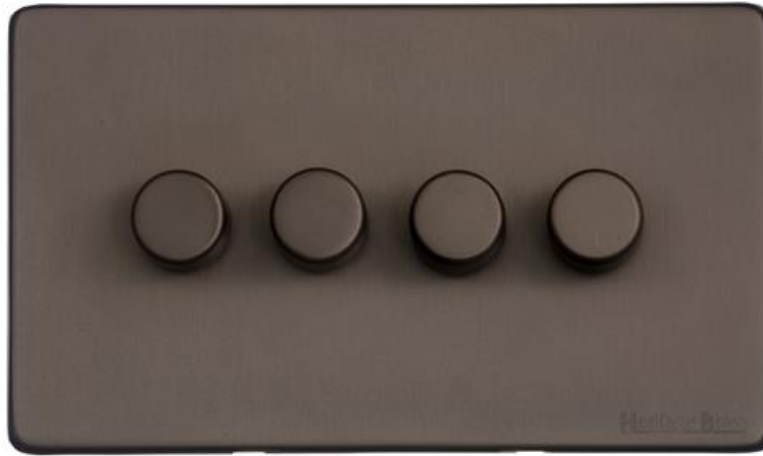

Heritage Brass

Vintage Range - Matt Bronze

4 Gang Dimmer 400 watts(Compatible with halogen/ incandescent bulbs) - X09.290.400

Range	Vintage Range
Product	Vintage Range Matt Bronze Switches & Sockets, X09
Insert Type	4 Gang Dimmer 400 watts(Compatible with halogen/ incandescent bulbs)
Plate Finish	Matt Bronze
Switch Colour	Matt Bronze
Body and Switch Trim	-
Height	88 mm
Width	148 mm
Fixing Hole Centres	Box Fixing = 120.6 mm
Minimum Box Depth	35
Current	-
Voltage	230 V
Power	60 W - 400 W Leading Edge
Terminal Capacity	4 mm ²
Earth Terminal Capacity	5 mm ²
Product Class 1	Face plate must be earthed
Ambient Operating Temperature	-5°C - 40°C
Recommended Location	Indoor use only
Standard	BS EN 55014, BS EN 60669-2-1