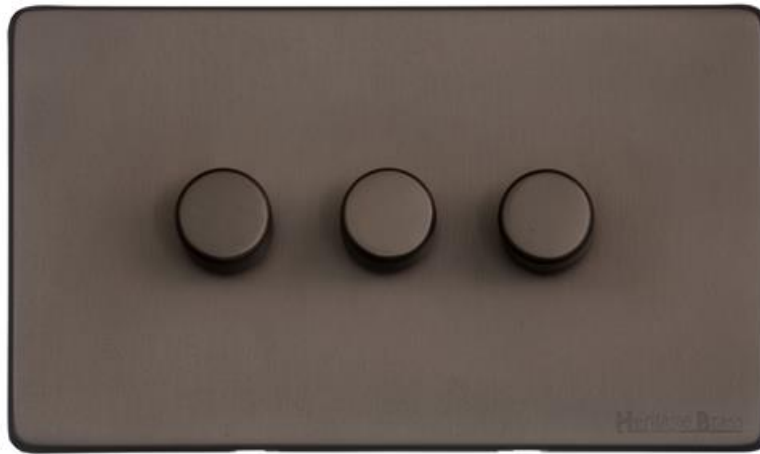

Heritage Brass

Vintage Range - Matt Bronze

3 Gang Dimmer 400 watts (Compatible with halogen/ incandescent bulbs) - X09.280.400

Range	Vintage Range
Product	Vintage Range Matt Bronze Switches & Sockets, X09
Insert Type	3 Gang Dimmer 400 watts (Compatible with halogen/ incandescent bulbs)
Plate Finish	Matt Bronze
Switch Colour	Matt Bronze
Body and Switch Trim	-
Height	88 mm
Width	148 mm
Fixing Hole Centres	Box Fixing = 120.6 mm
Minimum Box Depth	35
Current	-
Voltage	230 V
Power	60 W - 400 W Leading Edge
Terminal Capacity	4 mm ²
Earth Terminal Capacity	5 mm ²
Product Class 1	Face plate must be earthed
Ambient Operating Temperature	-5°C - 40°C
Recommended Location	Indoor use only
Standard	BS EN 55014, BS EN 60669-2-1