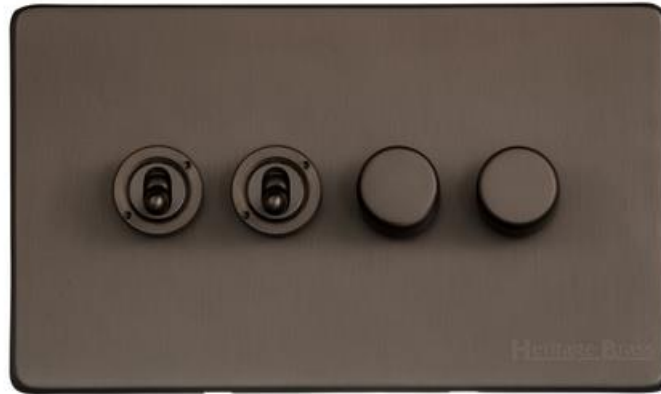

Heritage Brass

Vintage Range - Matt Bronze

4G Mixed Toggle Dimmer Switch 2xToggle 2xTED - X09-2TOG-2TED

Range	Vintage Range
Product	Vintage Range Matt Bronze Switches & Sockets, X09
Insert Type	4G Mixed Toggle Dimmer Switch 2xToggle 2xTED
Plate Finish	Matt Bronze
Switch Colour	Matt Bronze
Body and Switch Trim	Matt Bronze
Height	88 mm
Width	148 mm
Fixing Hole Centres	Box Fixing = 120.6 mm
Minimum Box Depth	35
Current	Switch rated 20 Amp
Voltage	230 V
Power	Max 120 W and 10 bulbs per dimmer module trailing edge
Terminal Capacity	4 mm ²
Earth Terminal Capacity	5 mm ²
Product Class 1	Face plate must be earthed
Ambient Operating Temperature	-5Â°C - 40Â°C
Recommended Location	Indoor use only
Standard	BS EN 55014, BS EN 60669-2-1