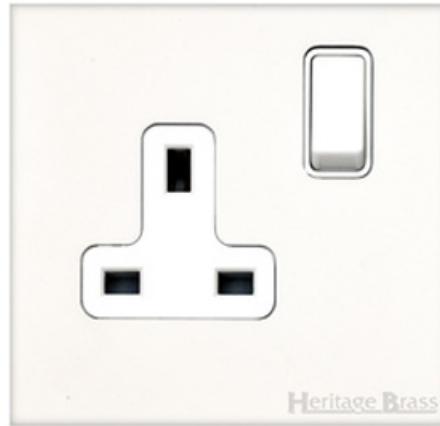

Heritage Brass

Windsor Range - Matt White Single Socket (13 Amp) - WNW.140.W

Range	Windsor Range
Product	Windsor Range Matt White Switches & Sockets, WNW
Insert Type	Single Socket (13 Amp)
Plate Finish	Matt White
Switch Colour	White
Body and Switch Trim	White
Height	88 mm
Width	88 mm
Fixing Hole Centres	Box Fixing = 60.3 mm
Minimum Box Depth	35
Current	13 Amp
Voltage	230 V
Power	-
Terminal Capacity	4 mm ²
Earth Terminal Capacity	5 mm ²
Product Class 1	Face plate must be earthed
Ambient Operating Temperature	-5Â°C - 40Â°C
Recommended Location	Indoor use only
Standard	BS 1363