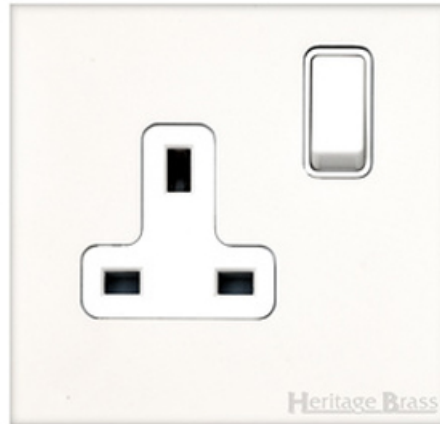

Heritage Brass

Windsor Range - Matt White Single Socket (13 Amp) - WNW.140.W

Range	Windsor Range
Product	Windsor Range Matt White Switches & Sockets, WNW
Insert Type	Single Socket (13 Amp)
Plate Finish	Matt White
Switch Colour	White
Body and Switch Trim	White
Height	88 mm
Width	88 mm
Fixing Hole Centres	Box Fixing = 60.3 mm
Minimum Box Depth	35
Current	13 Amp
Voltage	230 V
Power	-
Terminal Capacity	4 mm ²
Earth Terminal Capacity	5 mm ²
Product Class 1	Face plate must be earthed
Ambient Operating Temperature	-5Â°C - 40Â°C
Recommended Location	Indoor use only
Standard	BS 1363