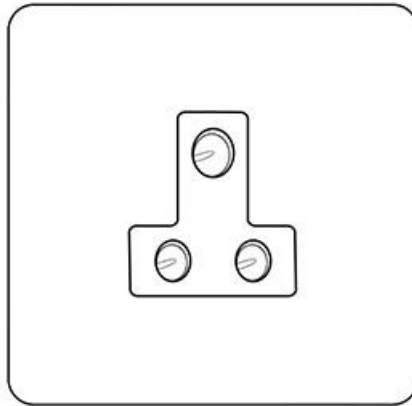

Heritage Brass

Windsor Range - Matt Bronze 5 Amp 3 Round Pin Socket - WN9.182.BK

Range	Windsor Range
Product	Windsor Range Matt Bronze Switches & Sockets, WN9
Insert Type	5 Amp 3 Round Pin Socket
Plate Finish	Matt Bronze
Switch Colour	-
Body and Switch Trim	Black
Height	88 mm
Width	88 mm
Fixing Hole Centres	Box Fixing = 60.3 mm
Minimum Box Depth	35
Current	5 Amp
Voltage	230 V
Power	-
Terminal Capacity	4 mm²
Earth Terminal Capacity	5 mm²
Product Class 1	Face plate must be earthed
Ambient Operating Temperature	-5°C - 40°C
Recommended Location	Indoor use only
Standard	BS 546

All products listed conform to current British or European standards and the product information is correct at the time of going to press.	All accessories are manufactured under an accredited BS EN 9001:2008 Quality System.	It is the policy of the company to continually improve products as part of our development program. Therefore, we respect the right to alter designs and dimensions without prior notice.
Illustrations and diagrams are produced within the limitations of reproductions and printing processes are not binding.	Due to manufacturing process we cannot guarantee an exact colour match and shadings of certain finishes.	Correct as 23.05.2026. E&OE

British Standards
The Heritage Brass Electrical Collection is designed and manufactured to comply with the requirements of the relevant British Standards.

M. Marcus Ltd.
Telephone: +44 (0)1384247845
Fax: 01384 243 312
Email: electsales@m-marcus.com
Website: www.m-marcus.com