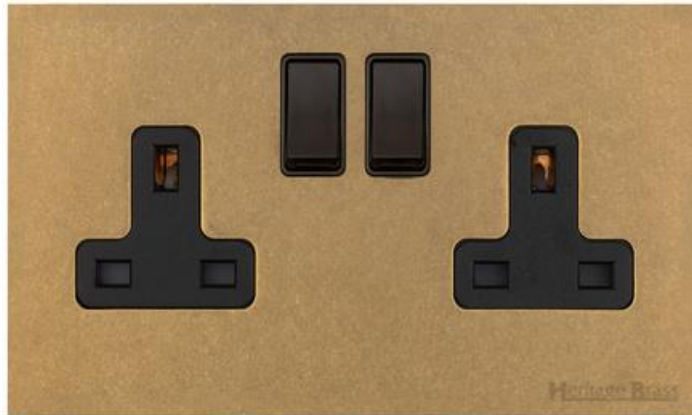

Heritage Brass

Windsor Range - Aged Brass (Project Finish)

Double Socket (13 Amp) - WN50.150.BK

Range	Windsor Range
Product	Windsor Range Aged Brass Switches & Sockets, WN50
Insert Type	Double Socket (13 Amp)
Plate Finish	Aged Brass (Project Finish)
Switch Colour	Black
Body and Switch Trim	Black
Height	88 mm
Width	148 mm
Fixing Hole Centres	Box Fixing = 120.6 mm
Minimum Box Depth	35
Current	13 Amp
Voltage	230 V
Power	-
Terminal Capacity	4 mm ²
Earth Terminal Capacity	5 mm ²
Product Class 1	Face plate must be earthed
Ambient Operating Temperature	-5Â°C - 40Â°C
Recommended Location	Indoor use only
Standard	BS 1363