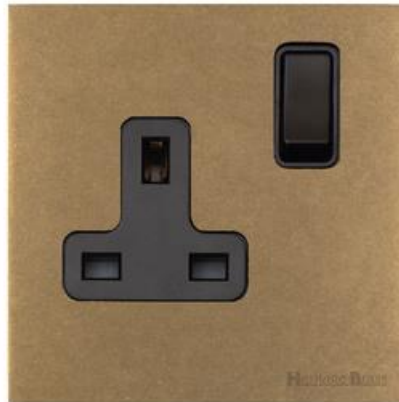

Heritage Brass

Windsor Range - Aged Brass (Project Finish)

Single Socket (13 Amp) - WN50.140.BK

Range	Windsor Range
Product	Windsor Range Aged Brass Switches & Sockets, WN50
Insert Type	Single Socket (13 Amp)
Plate Finish	Aged Brass (Project Finish)
Switch Colour	Black
Body and Switch Trim	Black
Height	88 mm
Width	88 mm
Fixing Hole Centres	Box Fixing = 60.3 mm
Minimum Box Depth	35
Current	13 Amp
Voltage	230 V
Power	-
Terminal Capacity	4 mm ²
Earth Terminal Capacity	5 mm ²
Product Class 1	Face plate must be earthed
Ambient Operating Temperature	-5Â°C - 40Â°C
Recommended Location	Indoor use only
Standard	BS 1363