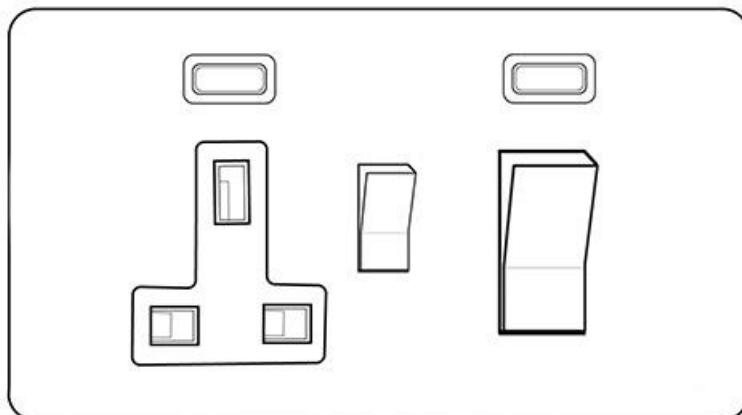

Heritage Brass

Windsor Range - Satin Nickel 45A Cooker Unit + 13A Socket - WN5.162.BK

Range	Windsor Range
Product	Windsor Range Satin Nickel Switches & Sockets, WN5
Insert Type	45A Cooker Unit + 13A Socket
Plate Finish	Satin Nickel
Switch Colour	Black
Body and Switch Trim	Black
Height	88 mm
Width	148 mm
Fixing Hole Centres	Box Fixing = 120.6 mm
Minimum Box Depth	48
Current	45 Amp
Voltage	230 V
Power	-
Terminal Capacity	4 mm ²
Earth Terminal Capacity	5 mm ²
Product Class 1	Face plate must be earthed
Ambient Operating Temperature	-5Â°C - 40Â°C
Recommended Location	Indoor use only
Standard	BS 4177, BS 1363