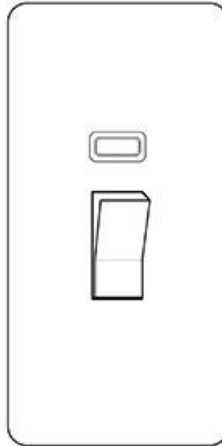

## Windsor Range - Satin Nickel

45A DP Cooker Switch with Neon (tall plate) - WN5.161.BK

<b>Range</b>	Windsor Range
<b>Product</b>	Windsor Range Satin Nickel Switches & Sockets, WN5
<b>Insert Type</b>	45A DP Cooker Switch with Neon (tall plate)
<b>Plate Finish</b>	Satin Nickel
<b>Switch Colour</b>	Black
<b>Body and Switch Trim</b>	Black
<b>Height</b>	148 mm
<b>Width</b>	88 mm
<b>Fixing Hole Centres</b>	Box Fixing = 120.6 mm
<b>Minimum Box Depth</b>	48
<b>Current</b>	45 Amp
<b>Voltage</b>	230 V
<b>Power</b>	-
<b>Terminal Capacity</b>	4 mm <sup>2</sup>
<b>Earth Terminal Capacity</b>	5 mm <sup>2</sup>
<b>Product Class 1</b>	Face plate must be earthed
<b>Ambient Operating Temperature</b>	-5Â°C - 40Â°C
<b>Recommended Location</b>	Indoor use only
<b>Standard</b>	BS EN 60669-1