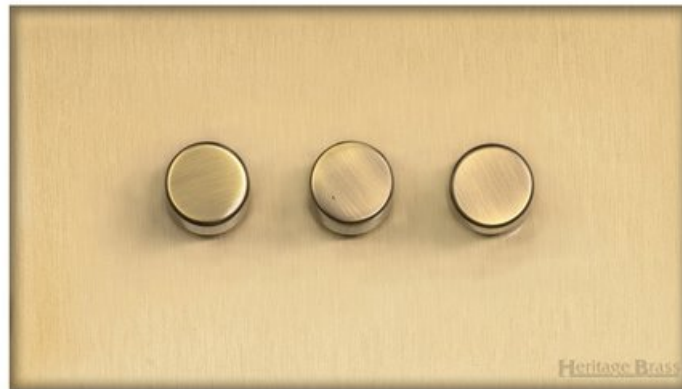

## Windsor Range - Satin Brass 3G Multi Location Secondary Dimmer - WN44.580.MLS

<b>Range</b>	Windsor Range
<b>Product</b>	Windsor Range Satin Brass Switches & Sockets, WN44
<b>Insert Type</b>	3G Multi Location Secondary Dimmer
<b>Plate Finish</b>	Satin Brass
<b>Switch Colour</b>	Satin Brass
<b>Body and Switch Trim</b>	Trimless
<b>Height</b>	88 mm
<b>Width</b>	148 mm
<b>Fixing Hole Centres</b>	Box Fixing = 120.6 mm
<b>Minimum Box Depth</b>	35
<b>Current</b>	-
<b>Voltage</b>	230 V
<b>Power</b>	Max 100 W - 10 Lamps
<b>Terminal Capacity</b>	4 mm <sup>2</sup>
<b>Earth Terminal Capacity</b>	5 mm <sup>2</sup>
<b>Product Class 1</b>	Face plate must be earthed
<b>Ambient Operating Temperature</b>	-5Â°C - 40Â°C
<b>Recommended Location</b>	Indoor use only
<b>Standard</b>	BSEN60669-2-1