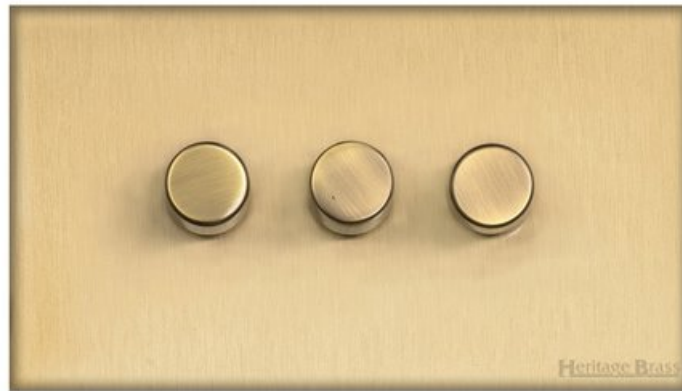

## Windsor Range - Satin Brass 3G Multi Location Secondary Dimmer - WN44.580.MLS

<b>Range</b>	Windsor Range
<b>Product</b>	Windsor Range Satin Brass Switches & Sockets, WN44
<b>Insert Type</b>	3G Multi Location Secondary Dimmer
<b>Plate Finish</b>	Satin Brass
<b>Switch Colour</b>	Satin Brass
<b>Body and Switch Trim</b>	Trimless
<b>Height</b>	88 mm
<b>Width</b>	148 mm
<b>Fixing Hole Centres</b>	Box Fixing = 120.6 mm
<b>Minimum Box Depth</b>	35
<b>Current</b>	-
<b>Voltage</b>	230 V
<b>Power</b>	Max 100 W - 10 Lamps
<b>Terminal Capacity</b>	4 mm <sup>2</sup>
<b>Earth Terminal Capacity</b>	5 mm <sup>2</sup>
<b>Product Class 1</b>	Face plate must be earthed
<b>Ambient Operating Temperature</b>	-5Â°C - 40Â°C
<b>Recommended Location</b>	Indoor use only
<b>Standard</b>	BSEN60669-2-1