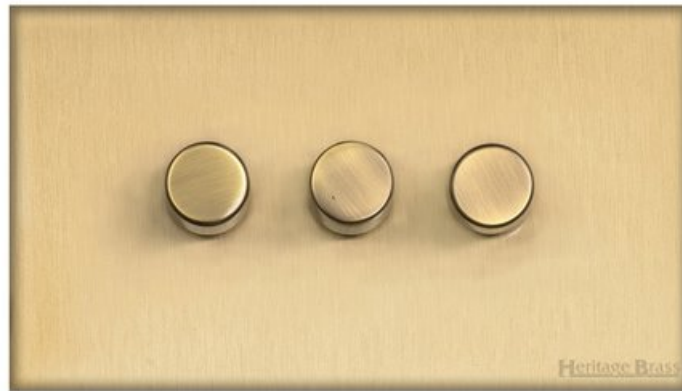

## Windsor Range - Satin Brass 3G Multi Location Primary Dimmer - WN44.580.MLP

<b>Range</b>	Windsor Range
<b>Product</b>	Windsor Range Satin Brass Switches & Sockets, WN44
<b>Insert Type</b>	3G Multi Location Primary Dimmer
<b>Plate Finish</b>	Satin Brass
<b>Switch Colour</b>	Satin Brass
<b>Body and Switch Trim</b>	Trimless
<b>Height</b>	88 mm
<b>Width</b>	148 mm
<b>Fixing Hole Centres</b>	Box Fixing = 120.6 mm
<b>Minimum Box Depth</b>	35
<b>Current</b>	-
<b>Voltage</b>	230 V
<b>Power</b>	Max 100 W - 10 Lamps
<b>Terminal Capacity</b>	4 mm <sup>2</sup>
<b>Earth Terminal Capacity</b>	5 mm <sup>2</sup>
<b>Product Class 1</b>	Face plate must be earthed
<b>Ambient Operating Temperature</b>	-5Â°C - 40Â°C
<b>Recommended Location</b>	Indoor use only
<b>Standard</b>	BSEN60669-2-1