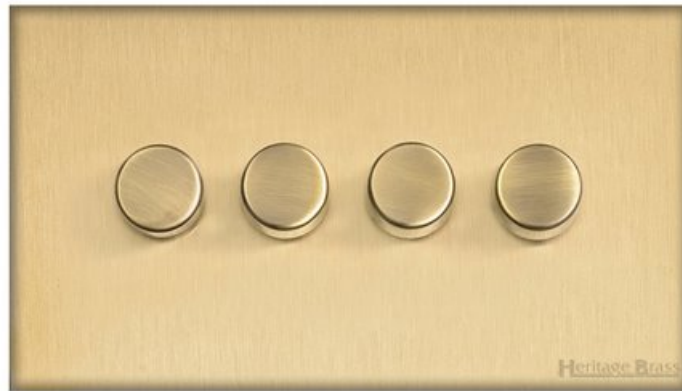

Heritage Brass

Windsor Range - Satin Brass

4 Gang TED Dimmer (Compatible with LED Lamps) - WN44.290.TED

Range	Windsor Range
Product	Windsor Range Satin Brass Switches & Sockets, WN44
Insert Type	4 Gang TED Dimmer (Compatible with LED Lamps)
Plate Finish	Satin Brass
Switch Colour	Satin Brass
Body and Switch Trim	-
Height	88 mm
Width	148 mm
Fixing Hole Centres	Box Fixing = 120.6 mm
Minimum Box Depth	35
Current	-
Voltage	230 V
Power	Max 120 W - 10 Lamps Trailing Edge
Terminal Capacity	4 mm ²
Earth Terminal Capacity	5 mm ²
Product Class 1	Face plate must be earthed
Ambient Operating Temperature	-5Â°C - 40Â°C
Recommended Location	Indoor use only
Standard	BS EN 55014, BS EN 60669-2-1