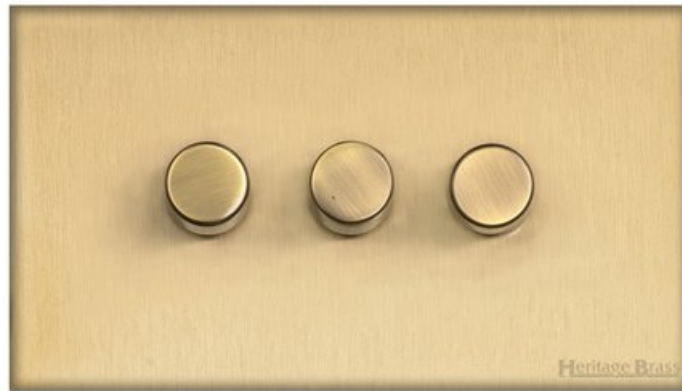

## Windsor Range - Satin Brass

3 Gang Dimmer 400 watts (Compatible with halogen/ incandescent bulbs) - WN44.280.400

<b>Range</b>	Windsor Range
<b>Product</b>	Windsor Range Satin Brass Switches & Sockets, WN44
<b>Insert Type</b>	3 Gang Dimmer 400 watts (Compatible with halogen/ incandescent bulbs)
<b>Plate Finish</b>	Satin Brass
<b>Switch Colour</b>	Satin Brass
<b>Body and Switch Trim</b>	-
<b>Height</b>	88 mm
<b>Width</b>	148 mm
<b>Fixing Hole Centres</b>	Box Fixing = 120.6 mm
<b>Minimum Box Depth</b>	35
<b>Current</b>	-
<b>Voltage</b>	230 V
<b>Power</b>	60 W - 400 W Leading Edge
<b>Terminal Capacity</b>	4 mm <sup>2</sup>
<b>Earth Terminal Capacity</b>	5 mm <sup>2</sup>
<b>Product Class 1</b>	Face plate must be earthed
<b>Ambient Operating Temperature</b>	-5Å°C - 40Å°C
<b>Recommended Location</b>	Indoor use only
<b>Standard</b>	BS EN 55014, BS EN 60669-2-1