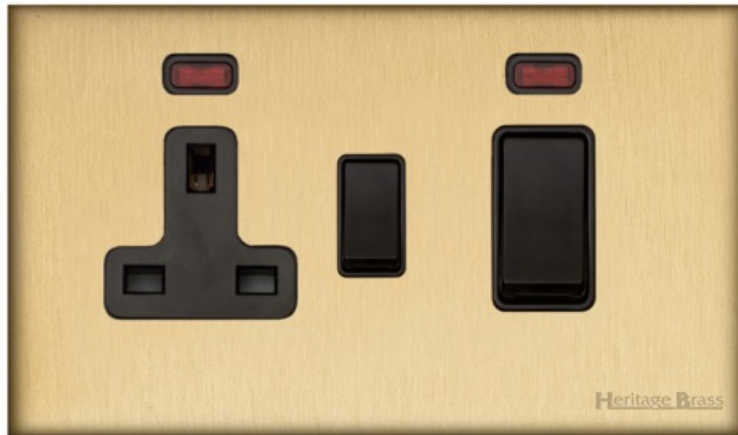

Heritage Brass

Windsor Range - Matt Brass

45A Cooker Unit + 13A Socket - WN40.162.BK

Range	Windsor Range
Product	Windsor Range Matt Brass Switches & Sockets, WN40
Insert Type	45A Cooker Unit + 13A Socket
Plate Finish	Matt Brass
Switch Colour	Black
Body and Switch Trim	
Height	88 mm
Width	148 mm
Fixing Hole Centres	Box Fixing = 120.6 mm
Minimum Box Depth	48
Current	45 Amp
Voltage	230 V
Power	-
Terminal Capacity	4 mm ²
Earth Terminal Capacity	5 mm ²
Product Class 1	Face plate must be earthed
Ambient Operating Temperature	-5Â°C - 40Â°C
Recommended Location	Indoor use only
Standard	BS 4177, BS 1363