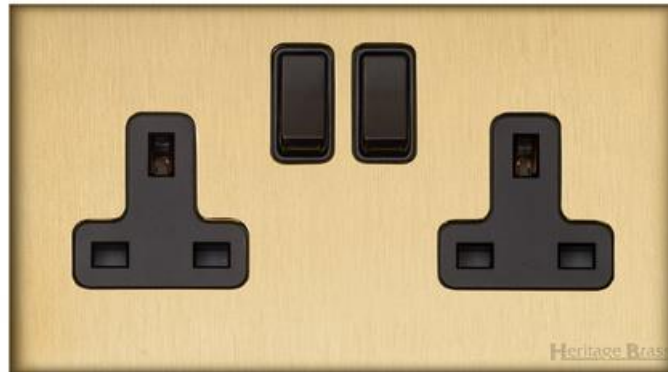

Heritage Brass

Windsor Range - Matt Brass Double Socket (13 Amp) - WN40.150.BK

Range	Windsor Range
Product	Windsor Range Matt Brass Switches & Sockets, WN40
Insert Type	Double Socket (13 Amp)
Plate Finish	Matt Brass
Switch Colour	Black
Body and Switch Trim	
Height	88 mm
Width	148 mm
Fixing Hole Centres	Box Fixing = 120.6 mm
Minimum Box Depth	35
Current	13 Amp
Voltage	230 V
Power	-
Terminal Capacity	4 mm ²
Earth Terminal Capacity	5 mm ²
Product Class 1	Face plate must be earthed
Ambient Operating Temperature	-5Â°C - 40Â°C
Recommended Location	Indoor use only
Standard	BS 1363