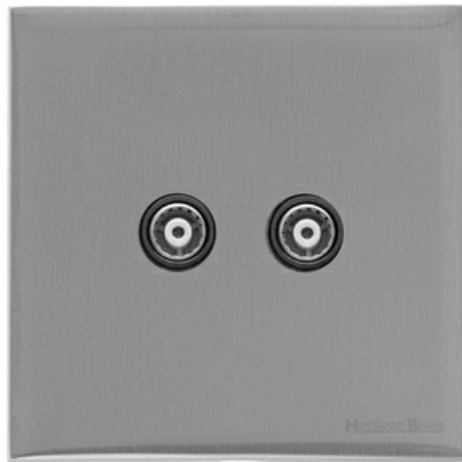

Heritage Brass

Windsor Range - Satin Chrome Silk (Project Finish)

2 Gang TV Coaxial Socket - WN35.122.BK

Range	Windsor Range
Product	Windsor Range Satin Chrome Silk Switches & Sockets, WN35
Insert Type	2 Gang TV Coaxial Socket
Plate Finish	Satin Chrome Silk (Project Finish)
Switch Colour	-
Body and Switch Trim	Black
Height	88 mm
Width	88 mm
Fixing Hole Centres	Box Fixing = 60.3 mm
Minimum Box Depth	35
Current	-
Voltage	230 V
Power	-
Terminal Capacity	4 mm ²
Earth Terminal Capacity	5 mm ²
Product Class 1	Face plate must be earthed
Ambient Operating Temperature	-5Å°C - 40Å°C
Recommended Location	Indoor use only
Standard	BS 3041