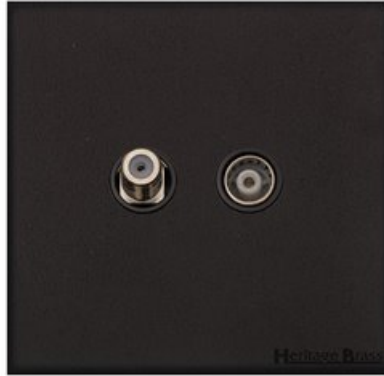

Heritage Brass

Windsor Range - Matt Black TV/Satellite Socket - WBK.126.BK

Range	Windsor Range
Product	Windsor Range Matt Black Switches & Sockets, WBK
Insert Type	TV/Satellite Socket
Plate Finish	Matt Black
Switch Colour	-
Body and Switch Trim	Black
Height	88 mm
Width	88 mm
Fixing Hole Centres	Box Fixing = 60.3 mm
Minimum Box Depth	35
Current	-
Voltage	230 V
Power	-
Terminal Capacity	4 mm ²
Earth Terminal Capacity	5 mm ²
Product Class 1	Face plate must be earthed
Ambient Operating Temperature	-5Â°C - 40Â°C
Recommended Location	Indoor use only
Standard	BS 3041