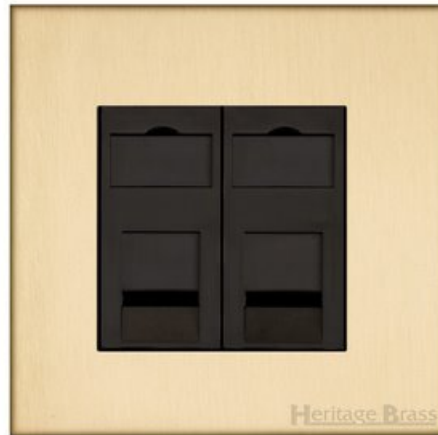

Heritage Brass

Winchester Range - Satin Brass

2 Gang RJ45 - W44.692.BK-RJ45

Range	Winchester Range
Product	Winchester Range Satin Brass Switches & Sockets, W44
Insert Type	2 Gang RJ45
Plate Finish	Satin Brass
Switch Colour	-
Body and Switch Trim	Black
Height	88 mm
Width	88 mm
Fixing Hole Centres	Box Fixing = 60.3 mm
Minimum Box Depth	35
Current	-
Voltage	230 V
Power	-
Terminal Capacity	4 mm²
Earth Terminal Capacity	5 mm²
Product Class 1	Face plate must be earthed
Ambient Operating Temperature	-5Â°C - 40Â°C
Recommended Location	Indoor use only
Standard	BS 3041

All products listed conform to current British or European standards and the product information is correct at the time of going to press.	All accessories are manufactured under an accredited BS EN 9001:2008 Quality System.	It is the policy of the company to continually improve products as part of our development program. Therefore, we respect the right to alter designs and dimensions without prior notice.
Illustrations and diagrams are produced within the limitations of reproductions and printing processes are not binding.	Due to manufacturing process we cannot guarantee an exact colour match and shadings of certain finishes.	Correct as 09.07.2026. E&OE

British Standards
The Heritage Brass Electrical Collection is designed and manufactured to comply with the requirements of the relevant British Standards.

M. Marcus Ltd.
Telephone: +44 (0)1384247845
Fax: 01384 243 312
Email: electsales@m-marcus.com
Website: www.m-marcus.com