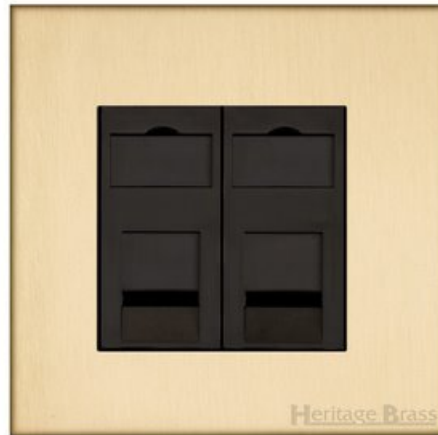

# Heritage Brass

## Winchester Range - Satin Brass

2 Gang RJ45 - W44.692.BK-RJ45

<b>Range</b>	Winchester Range
<b>Product</b>	Winchester Range Satin Brass Switches & Sockets, W44
<b>Insert Type</b>	2 Gang RJ45
<b>Plate Finish</b>	Satin Brass
<b>Switch Colour</b>	-
<b>Body and Switch Trim</b>	Black
<b>Height</b>	88 mm
<b>Width</b>	88 mm
<b>Fixing Hole Centres</b>	Box Fixing = 60.3 mm
<b>Minimum Box Depth</b>	35
<b>Current</b>	-
<b>Voltage</b>	230 V
<b>Power</b>	-
<b>Terminal Capacity</b>	4 mm <sup>2</sup>
<b>Earth Terminal Capacity</b>	5 mm <sup>2</sup>
<b>Product Class 1</b>	Face plate must be earthed
<b>Ambient Operating Temperature</b>	-5Â°C - 40Â°C
<b>Recommended Location</b>	Indoor use only
<b>Standard</b>	BS 3041