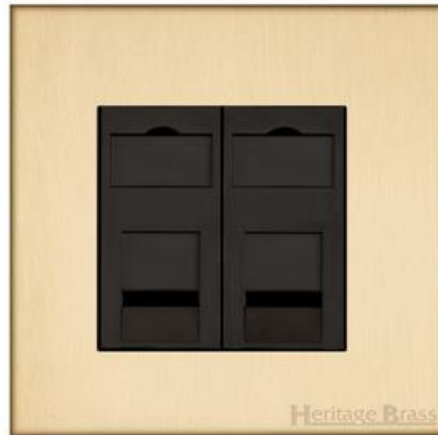

Heritage Brass

Winchester Range - Satin Brass 2 Gang Master Line Socket - W44.692.BK-M

Range	Winchester Range
Product	Winchester Range Satin Brass Switches & Sockets, W44
Insert Type	2 Gang Master Line Socket
Plate Finish	Satin Brass
Switch Colour	-
Body and Switch Trim	Black
Height	88 mm
Width	88 mm
Fixing Hole Centres	Box Fixing = 60.3 mm
Minimum Box Depth	35
Current	-
Voltage	230 V
Power	-
Terminal Capacity	4 mm ²
Earth Terminal Capacity	5 mm ²
Product Class 1	Face plate must be earthed
Ambient Operating Temperature	-5Â°C - 40Â°C
Recommended Location	Indoor use only
Standard	BS 3041