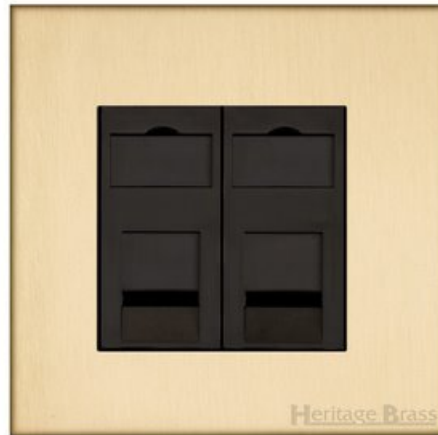

Heritage Brass

Winchester Range - Satin Brass

2 Gang CAT6 - W44.692.BK-CAT6

Range	Winchester Range
Product	Winchester Range Satin Brass Switches & Sockets, W44
Insert Type	2 Gang CAT6
Plate Finish	Satin Brass
Switch Colour	-
Body and Switch Trim	Black
Height	88 mm
Width	88 mm
Fixing Hole Centres	Box Fixing = 60.3 mm
Minimum Box Depth	35
Current	
Voltage	230 V
Power	-
Terminal Capacity	4 mm ²
Earth Terminal Capacity	5 mm ²
Product Class 1	Face plate must be earthed
Ambient Operating Temperature	-5°C - 40°C
Recommended Location	Indoor use only
Standard	BS 3041