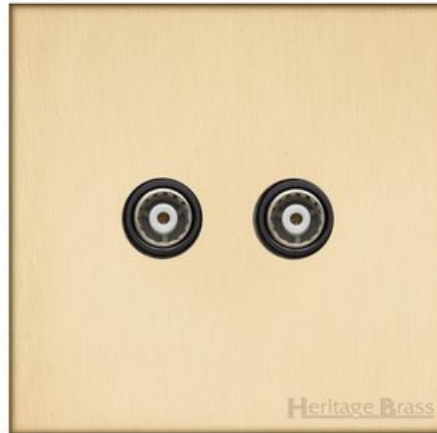

Heritage Brass

Winchester Range - Satin Brass

2 Gang TV Coaxial Socket - W44.681.BK

Range	Winchester Range
Product	Winchester Range Satin Brass Switches & Sockets, W44
Insert Type	2 Gang TV Coaxial Socket
Plate Finish	Satin Brass
Switch Colour	-
Body and Switch Trim	Black
Height	88 mm
Width	88 mm
Fixing Hole Centres	Box Fixing = 60.3 mm
Minimum Box Depth	35
Current	-
Voltage	230 V
Power	-
Terminal Capacity	4 mm ²
Earth Terminal Capacity	5 mm ²
Product Class 1	Face plate must be earthed
Ambient Operating Temperature	-5Â°C - 40Â°C
Recommended Location	Indoor use only
Standard	BS 3041