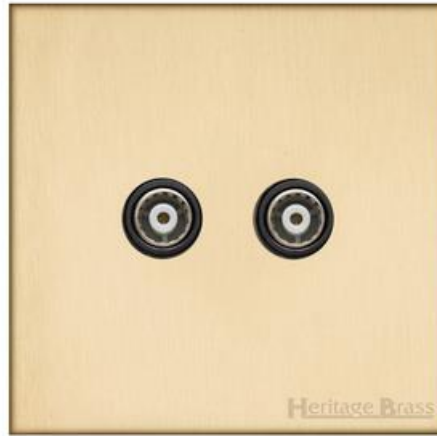

Heritage Brass

Winchester Range - Satin Brass TV/FM Diplexed Socket - W44.680.BK-DIP

Range	Winchester Range
Product	Winchester Range Satin Brass Switches & Sockets, W44
Insert Type	TV/FM Diplexed Socket
Plate Finish	Satin Brass
Switch Colour	-
Body and Switch Trim	Black
Height	88 mm
Width	88 mm
Fixing Hole Centres	Box Fixing = 60.3 mm
Minimum Box Depth	35
Current	-
Voltage	230 V
Power	-
Terminal Capacity	4 mm ²
Earth Terminal Capacity	5 mm ²
Product Class 1	Face plate must be earthed
Ambient Operating Temperature	-5Â°C - 40Â°C
Recommended Location	Indoor use only
Standard	BS 3041