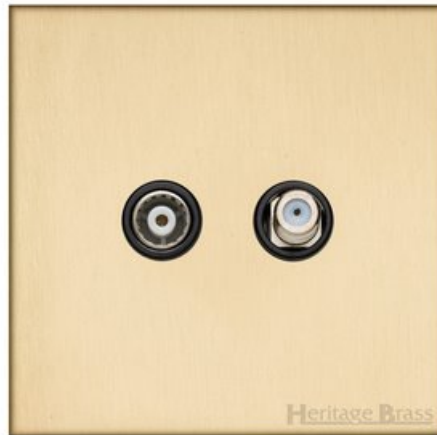

Heritage Brass

Winchester Range - Satin Brass TV/Satellite Socket - W44.615.BK

Range	Winchester Range
Product	Winchester Range Satin Brass Switches & Sockets, W44
Insert Type	TV/Satellite Socket
Plate Finish	Satin Brass
Switch Colour	-
Body and Switch Trim	Black
Height	88 mm
Width	88 mm
Fixing Hole Centres	Box Fixing = 60.3 mm
Minimum Box Depth	35
Current	-
Voltage	230 V
Power	-
Terminal Capacity	4 mm ²
Earth Terminal Capacity	5 mm ²
Product Class 1	Face plate must be earthed
Ambient Operating Temperature	-5Â°C - 40Â°C
Recommended Location	Indoor use only
Standard	BS 3041