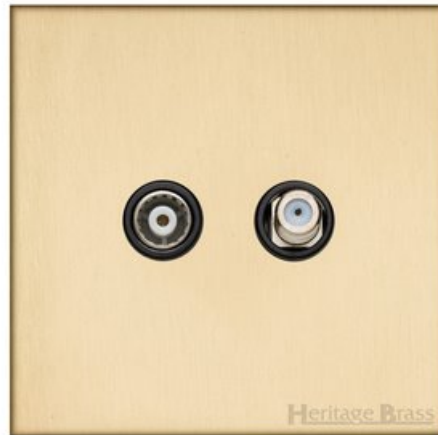

Heritage Brass

Winchester Range - Satin Brass TV/Satellite Socket - W44.615.BK

Range	Winchester Range
Product	Winchester Range Satin Brass Switches & Sockets, W44
Insert Type	TV/Satellite Socket
Plate Finish	Satin Brass
Switch Colour	-
Body and Switch Trim	Black
Height	88 mm
Width	88 mm
Fixing Hole Centres	Box Fixing = 60.3 mm
Minimum Box Depth	35
Current	-
Voltage	230 V
Power	-
Terminal Capacity	4 mm ²
Earth Terminal Capacity	5 mm ²
Product Class 1	Face plate must be earthed
Ambient Operating Temperature	-5Â°C - 40Â°C
Recommended Location	Indoor use only
Standard	BS 3041