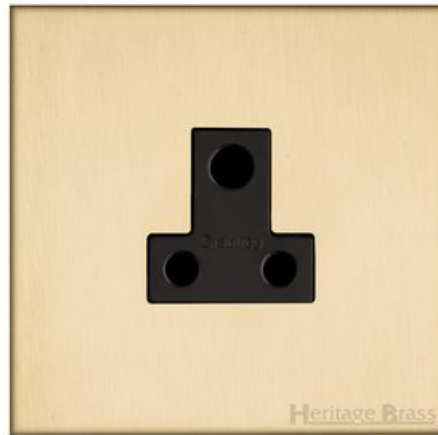

# Heritage Brass

## Winchester Range - Satin Brass

5 Amp 3 Round Pin Socket - W44.282.BK

<b>Range</b>	Winchester Range
<b>Product</b>	Winchester Range Satin Brass Switches & Sockets, W44
<b>Insert Type</b>	5 Amp 3 Round Pin Socket
<b>Plate Finish</b>	Satin Brass
<b>Switch Colour</b>	-
<b>Body and Switch Trim</b>	Black
<b>Height</b>	88 mm
<b>Width</b>	88 mm
<b>Fixing Hole Centres</b>	Box Fixing = 60.3 mm
<b>Minimum Box Depth</b>	35
<b>Current</b>	4 Amp
<b>Voltage</b>	230 V
<b>Power</b>	-
<b>Terminal Capacity</b>	4 mm <sup>2</sup>
<b>Earth Terminal Capacity</b>	5 mm <sup>2</sup>
<b>Product Class 1</b>	Face plate must be earthed
<b>Ambient Operating Temperature</b>	-5Â°C - 40Â°C
<b>Recommended Location</b>	Indoor use only
<b>Standard</b>	BS 546