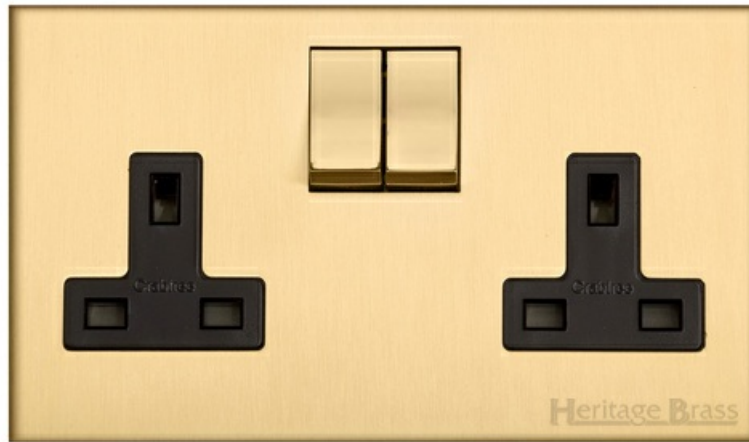

Heritage Brass

Winchester Range - Satin Brass Double Socket (13 Amp) - W44.250.SBBK

Range	Winchester Range
Product	Winchester Range Satin Brass Switches & Sockets, W44
Insert Type	Double Socket (13 Amp)
Plate Finish	Satin Brass
Switch Colour	Satin Brass
Body and Switch Trim	Black
Height	88 mm
Width	148 mm
Fixing Hole Centres	Box Fixing = 120.6 mm
Minimum Box Depth	35
Current	13 Amp
Voltage	230 V
Power	-
Terminal Capacity	4 mm ²
Earth Terminal Capacity	5 mm ²
Product Class 1	Face plate must be earthed
Ambient Operating Temperature	-5Â°C - 40Â°C
Recommended Location	Indoor use only
Standard	BS 1363