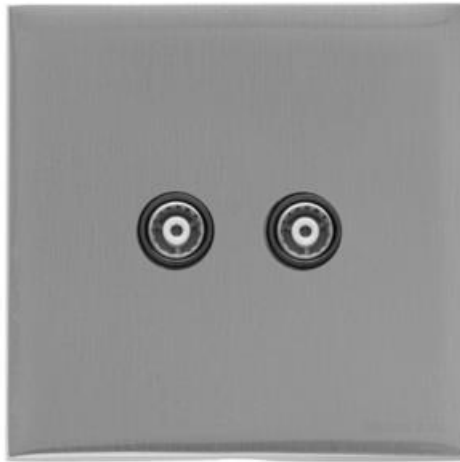

Heritage Brass

Winchester Range - Satin Chrome Silk (Project Finish)

TV/FM Diplexed Socket - W35.680.BK-DIP

Range	Winchester Range
Product	Winchester Range Satin Chrome Silk Switches & Sockets, W35
Insert Type	TV/FM Diplexed Socket
Plate Finish	Satin Chrome Silk (Project Finish)
Switch Colour	-
Body and Switch Trim	Black
Height	88 mm
Width	88 mm
Fixing Hole Centres	Box Fixing = 60.3 mm
Minimum Box Depth	35
Current	-
Voltage	230 V
Power	-
Terminal Capacity	4 mm ²
Earth Terminal Capacity	5 mm ²
Product Class 1	Face plate must be earthed
Ambient Operating Temperature	-5Å°C - 40Å°C
Recommended Location	Indoor use only
Standard	BS 3041