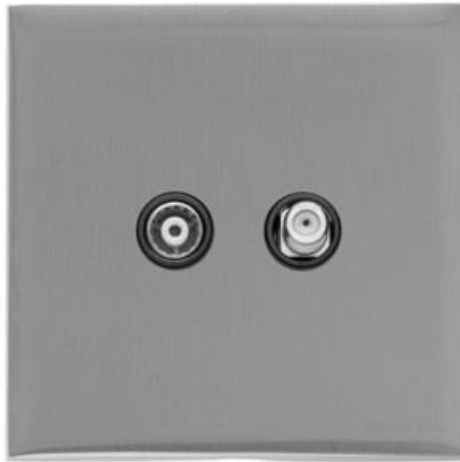

Heritage Brass

Winchester Range - Satin Chrome Silk (Project Finish)

TV/Satellite Socket - W35.615.BK

Range	Winchester Range
Product	Winchester Range Satin Chrome Silk Switches & Sockets, W35
Insert Type	TV/Satellite Socket
Plate Finish	Satin Chrome Silk (Project Finish)
Switch Colour	-
Body and Switch Trim	Black
Height	88 mm
Width	88 mm
Fixing Hole Centres	Box Fixing = 60.3 mm
Minimum Box Depth	35
Current	-
Voltage	230 V
Power	-
Terminal Capacity	4 mm ²
Earth Terminal Capacity	5 mm ²
Product Class 1	Face plate must be earthed
Ambient Operating Temperature	-5Å°C - 40Å°C
Recommended Location	Indoor use only
Standard	BS 3041