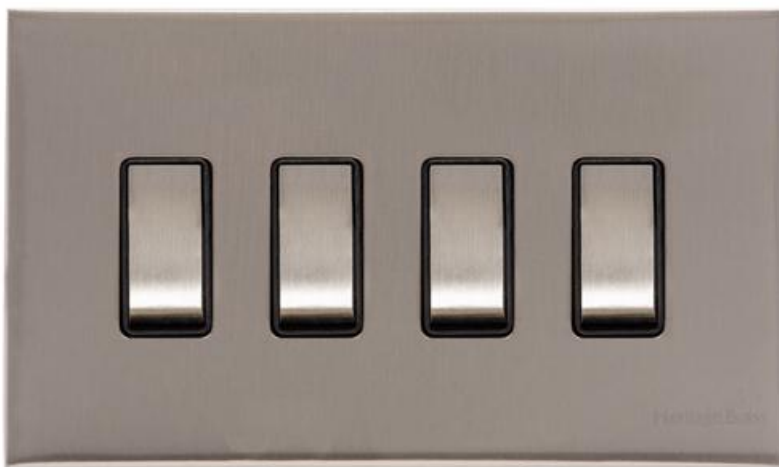

Heritage Brass

Winchester Range - Satin Nickel 4 Gang 2-Way Rocker Switch - W05.530.SNBK

Range	Winchester Range
Product	Winchester Range Satin Nickel Switches & Sockets, W05
Insert Type	4 Gang 2-Way Rocker Switch
Plate Finish	Satin Nickel
Switch Colour	Satin Nickel
Body and Switch Trim	Black
Height	88 mm
Width	148 mm
Fixing Hole Centres	Box Fixing = 120.6 mm
Minimum Box Depth	35
Current	10 Amp
Voltage	230 V
Power	-
Terminal Capacity	4 mm ²
Earth Terminal Capacity	5 mm ²
Product Class 1	Face plate must be earthed
Ambient Operating Temperature	-5°C - 40°C
Recommended Location	Indoor use only
Standard	BS EN 60669-1