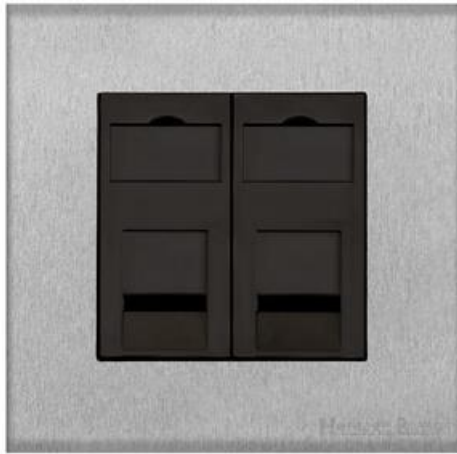

Heritage Brass

Winchester Range - Satin Chrome 2 Gang Secondary Line Socket - W03.692.BK-S

Range	Winchester Range
Product	Winchester Range Satin Chrome Switches & Sockets, W03
Insert Type	2 Gang Secondary Line Socket
Plate Finish	Satin Chrome
Switch Colour	-
Body and Switch Trim	Black
Height	88 mm
Width	88 mm
Fixing Hole Centres	Box Fixing = 60.3 mm
Minimum Box Depth	35
Current	-
Voltage	230 V
Power	-
Terminal Capacity	4 mm²
Earth Terminal Capacity	5 mm²
Product Class 1	Face plate must be earthed
Ambient Operating Temperature	-5°C - 40°C
Recommended Location	Indoor use only
Standard	BS 3041

All products listed conform to current British or European standards and the product information is correct at the time of going to press.	All accessories are manufactured under an accredited BS EN 9001:2008 Quality System.	It is the policy of the company to continually improve products as part of our development program. Therefore, we respect the right to alter designs and dimensions without prior notice.
Illustrations and diagrams are produced within the limitations of reproductions and printing processes are not binding.	Due to manufacturing process we cannot guarantee an exact colour match and shadings of certain finishes.	Correct as 23.05.2026. E&OE

British Standards
The Heritage Brass Electrical Collection is designed and manufactured to comply with the requirements of the relevant British Standards.

M. Marcus Ltd.
Telephone: +44 (0)1384247845
Fax: 01384 243 312
Email: electsales@m-marcus.com
Website: www.m-marcus.com