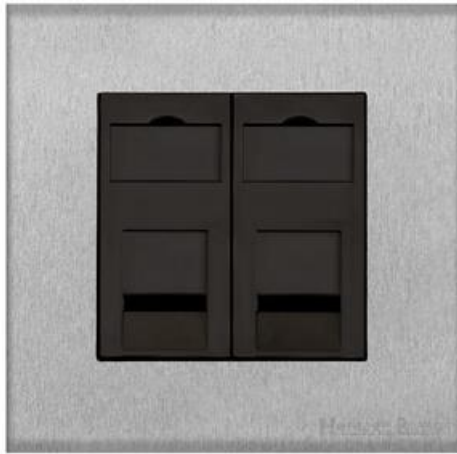

Heritage Brass

Winchester Range - Satin Chrome 2 Gang Secondary Line Socket - W03.692.BK-S

Range	Winchester Range
Product	Winchester Range Satin Chrome Switches & Sockets, W03
Insert Type	2 Gang Secondary Line Socket
Plate Finish	Satin Chrome
Switch Colour	-
Body and Switch Trim	Black
Height	88 mm
Width	88 mm
Fixing Hole Centres	Box Fixing = 60.3 mm
Minimum Box Depth	35
Current	-
Voltage	230 V
Power	-
Terminal Capacity	4 mm ²
Earth Terminal Capacity	5 mm ²
Product Class 1	Face plate must be earthed
Ambient Operating Temperature	-5°C - 40°C
Recommended Location	Indoor use only
Standard	BS 3041