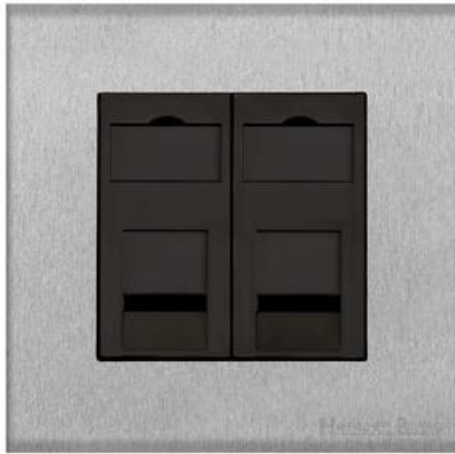

Heritage Brass

Winchester Range - Satin Chrome

2 Gang RJ45 - W03.692.BK-RJ45

Range	Winchester Range
Product	Winchester Range Satin Chrome Switches & Sockets, W03
Insert Type	2 Gang RJ45
Plate Finish	Satin Chrome
Switch Colour	-
Body and Switch Trim	Black
Height	88 mm
Width	88 mm
Fixing Hole Centres	Box Fixing = 60.3 mm
Minimum Box Depth	35
Current	-
Voltage	230 V
Power	-
Terminal Capacity	4 mm ²
Earth Terminal Capacity	5 mm ²
Product Class 1	Face plate must be earthed
Ambient Operating Temperature	-5°C - 40°C
Recommended Location	Indoor use only
Standard	BS 3041