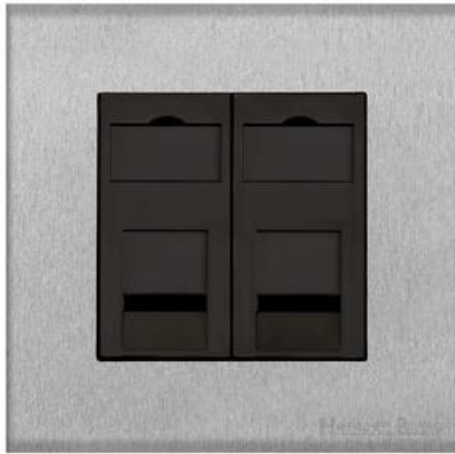

Heritage Brass

Winchester Range - Satin Chrome

2 Gang CAT6 - W03.692.BK-CAT6

Range	Winchester Range
Product	Winchester Range Satin Chrome Switches & Sockets, W03
Insert Type	2 Gang CAT6
Plate Finish	Satin Chrome
Switch Colour	-
Body and Switch Trim	Black
Height	88 mm
Width	88 mm
Fixing Hole Centres	Box Fixing = 60.3 mm
Minimum Box Depth	35
Current	
Voltage	230 V
Power	-
Terminal Capacity	4 mm ²
Earth Terminal Capacity	5 mm ²
Product Class 1	Face plate must be earthed
Ambient Operating Temperature	-5Â°C - 40Â°C
Recommended Location	Indoor use only
Standard	BS 3041