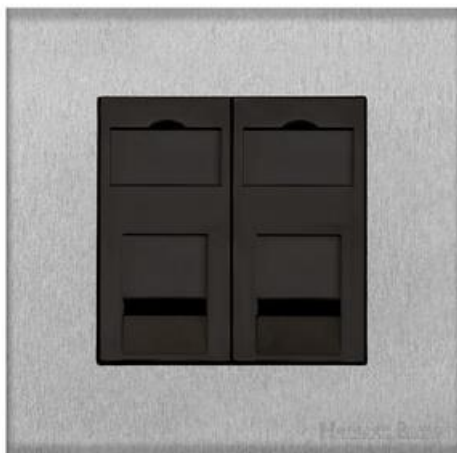

## Winchester Range - Satin Chrome

2 Gang CAT6 - W03.692.BK-CAT6

<b>Range</b>	Winchester Range
<b>Product</b>	Winchester Range Satin Chrome Switches & Sockets, W03
<b>Insert Type</b>	2 Gang CAT6
<b>Plate Finish</b>	Satin Chrome
<b>Switch Colour</b>	-
<b>Body and Switch Trim</b>	Black
<b>Height</b>	88 mm
<b>Width</b>	88 mm
<b>Fixing Hole Centres</b>	Box Fixing = 60.3 mm
<b>Minimum Box Depth</b>	35
<b>Current</b>	
<b>Voltage</b>	230 V
<b>Power</b>	-
<b>Terminal Capacity</b>	4 mm <sup>2</sup>
<b>Earth Terminal Capacity</b>	5 mm <sup>2</sup>
<b>Product Class 1</b>	Face plate must be earthed
<b>Ambient Operating Temperature</b>	-5Â°C - 40Â°C
<b>Recommended Location</b>	Indoor use only
<b>Standard</b>	BS 3041