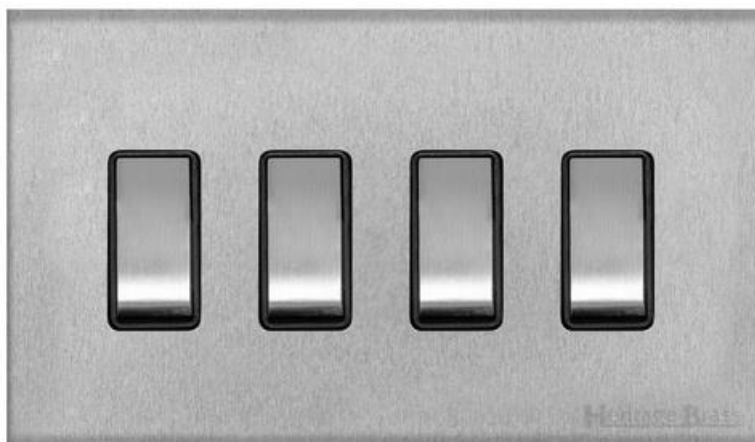

Heritage Brass

Winchester Range - Satin Chrome

4 Gang 2-Way Rocker Switch - W03.530.SCBK

Range	Winchester Range
Product	Winchester Range Satin Chrome Switches & Sockets, W03
Insert Type	4 Gang 2-Way Rocker Switch
Plate Finish	Satin Chrome
Switch Colour	Satin Chrome
Body and Switch Trim	Black
Height	88 mm
Width	148 mm
Fixing Hole Centres	Box Fixing = 120.6 mm
Minimum Box Depth	35
Current	10 Amp
Voltage	230 V
Power	-
Terminal Capacity	4 mm ²
Earth Terminal Capacity	5 mm ²
Product Class 1	Face plate must be earthed
Ambient Operating Temperature	-5°C - 40°C
Recommended Location	Indoor use only
Standard	BS EN 60669-1