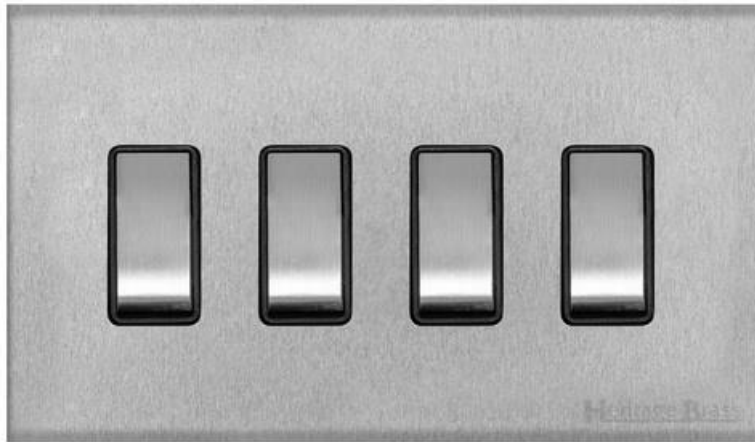

Heritage Brass

Winchester Range - Satin Chrome

4 Gang 2-Way Rocker Switch - W03.530.SCBK

| | |
|--------------------------------------|---|
| Range | Winchester Range |
| Product | Winchester Range Satin Chrome Switches & Sockets, W03 |
| Insert Type | 4 Gang 2-Way Rocker Switch |
| Plate Finish | Satin Chrome |
| Switch Colour | Satin Chrome |
| Body and Switch Trim | Black |
| Height | 88 mm |
| Width | 148 mm |
| Fixing Hole Centres | Box Fixing = 120.6 mm |
| Minimum Box Depth | 35 |
| Current | 10 Amp |
| Voltage | 230 V |
| Power | - |
| Terminal Capacity | 4 mm ² |
| Earth Terminal Capacity | 5 mm ² |
| Product Class 1 | Face plate must be earthed |
| Ambient Operating Temperature | -5°C - 40°C |
| Recommended Location | Indoor use only |
| Standard | BS EN 60669-1 |