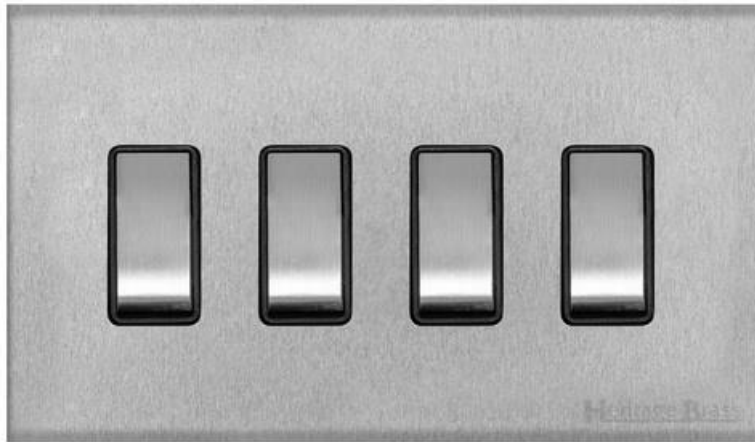

Heritage Brass

Winchester Range - Satin Chrome

4 Gang 2-Way Rocker Switch - W03.530.SCBK

Range	Winchester Range
Product	Winchester Range Satin Chrome Switches & Sockets, W03
Insert Type	4 Gang 2-Way Rocker Switch
Plate Finish	Satin Chrome
Switch Colour	Satin Chrome
Body and Switch Trim	Black
Height	88 mm
Width	148 mm
Fixing Hole Centres	Box Fixing = 120.6 mm
Minimum Box Depth	35
Current	10 Amp
Voltage	230 V
Power	-
Terminal Capacity	4 mm ²
Earth Terminal Capacity	5 mm ²
Product Class 1	Face plate must be earthed
Ambient Operating Temperature	-5°C - 40°C
Recommended Location	Indoor use only
Standard	BS EN 60669-1