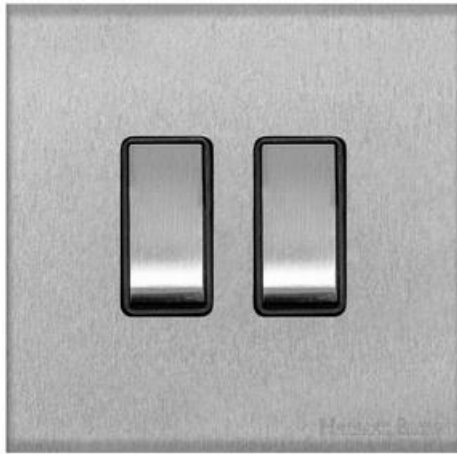

Heritage Brass

Winchester Range - Satin Chrome

2 Gang 2-Way Rocker Switch - W03.510.SCBK

Range	Winchester Range
Product	Winchester Range Satin Chrome Switches & Sockets, W03
Insert Type	2 Gang 2-Way Rocker Switch
Plate Finish	Satin Chrome
Switch Colour	Satin Chrome
Body and Switch Trim	Black
Height	88 mm
Width	88 mm
Fixing Hole Centres	Box Fixing = 60.3 mm
Minimum Box Depth	35
Current	10 Amp
Voltage	230 V
Power	-
Terminal Capacity	4 mm ²
Earth Terminal Capacity	5 mm ²
Product Class 1	Face plate must be earthed
Ambient Operating Temperature	-5°C - 40°C
Recommended Location	Indoor use only
Standard	BS EN 60669-1