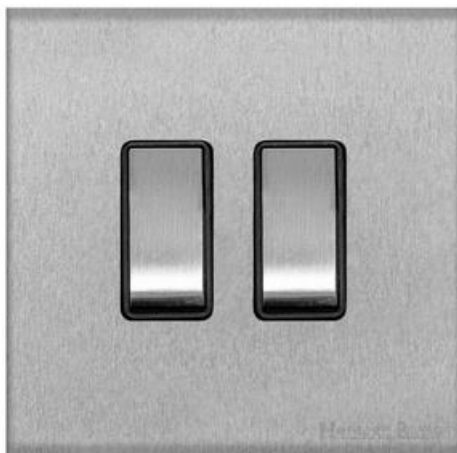

Heritage Brass

Winchester Range - Satin Chrome

2 Gang 2-Way Rocker Switch - W03.510.SCBK

Range	Winchester Range
Product	Winchester Range Satin Chrome Switches & Sockets, W03
Insert Type	2 Gang 2-Way Rocker Switch
Plate Finish	Satin Chrome
Switch Colour	Satin Chrome
Body and Switch Trim	Black
Height	88 mm
Width	88 mm
Fixing Hole Centres	Box Fixing = 60.3 mm
Minimum Box Depth	35
Current	10 Amp
Voltage	230 V
Power	-
Terminal Capacity	4 mm ²
Earth Terminal Capacity	5 mm ²
Product Class 1	Face plate must be earthed
Ambient Operating Temperature	-5°C - 40°C
Recommended Location	Indoor use only
Standard	BS EN 60669-1