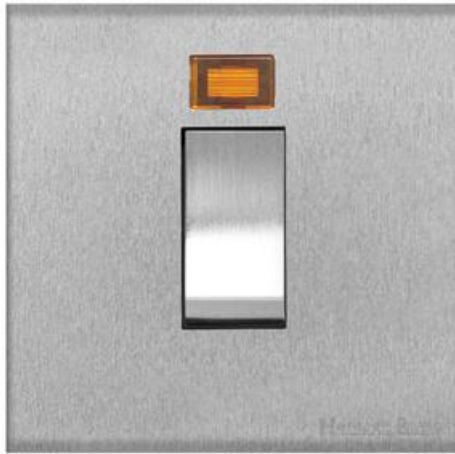

Heritage Brass

Winchester Range - Satin Chrome

45A DP Cooker Switch with Neon (single plate) - W03.263.SC

Range	Winchester Range
Product	Winchester Range Satin Chrome Switches & Sockets, W03
Insert Type	45ADP Cooker Switch with Neon (single plate)
Plate Finish	Satin Chrome
Switch Colour	Satin Chrome
Body and Switch Trim	Black
Height	88 mm
Width	88 mm
Fixing Hole Centres	Box Fixing = 60.3 mm
Minimum Box Depth	48
Current	45 Amp
Voltage	230 V
Power	-
Terminal Capacity	4 mm²
Earth Terminal Capacity	5 mm²
Product Class 1	Face plate must be earthed
Ambient Operating Temperature	-5°C - 40°C
Recommended Location	Indoor use only
Standard	BS EN 60669-1

All products listed conform to current British or European standards and the product information is correct at the time of going to press.	All accessories are manufactured under an accredited BS EN 9001:2008 Quality System.	It is the policy of the company to continually improve products as part of our development program. Therefore, we respect the right to alter designs and dimensions without prior notice.
Illustrations and diagrams are produced within the limitations of reproductions and printing processes are not binding.	Due to manufacturing process we cannot guarantee an exact colour match and shadings of certain finishes.	Correct as 10.07.2026. E&OE

British Standards
The Heritage Brass Electrical Collection is designed and manufactured to comply with the requirements of the relevant British Standards.

M. Marcus Ltd.
Telephone: +44 (0)1384247845
Fax: 01384 243 312
Email: electsales@m-marcus.com
Website: www.m-marcus.com