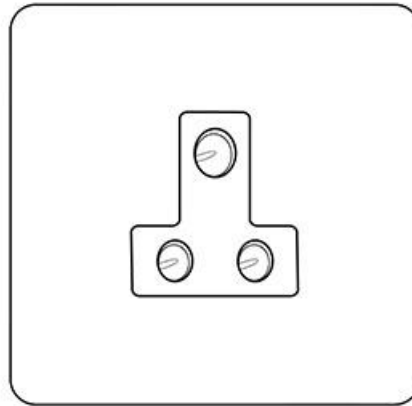

## Verona Range - Matt Bronze 5 Amp 3 Round Pin Socket - VR9.182.BK

<b>Range</b>	Verona Range
<b>Product</b>	Verona Matt Bronze with Polished Brass
<b>Insert Type</b>	5 Amp 3 Round Pin Socket
<b>Plate Finish</b>	Matt Bronze
<b>Switch Colour</b>	-
<b>Body and Switch Trim</b>	Black
<b>Height</b>	88 mm
<b>Width</b>	88 mm
<b>Fixing Hole Centres</b>	Box Fixing = 60.3 mm
<b>Minimum Box Depth</b>	35
<b>Current</b>	4 Amp
<b>Voltage</b>	230 V
<b>Power</b>	-
<b>Terminal Capacity</b>	4 mm <sup>2</sup>
<b>Earth Terminal Capacity</b>	5 mm <sup>2</sup>
<b>Product Class 1</b>	Face plate must be earthed
<b>Ambient Operating Temperature</b>	-5°C - 40°C
<b>Recommended Location</b>	Indoor use only
<b>Standard</b>	BS 546