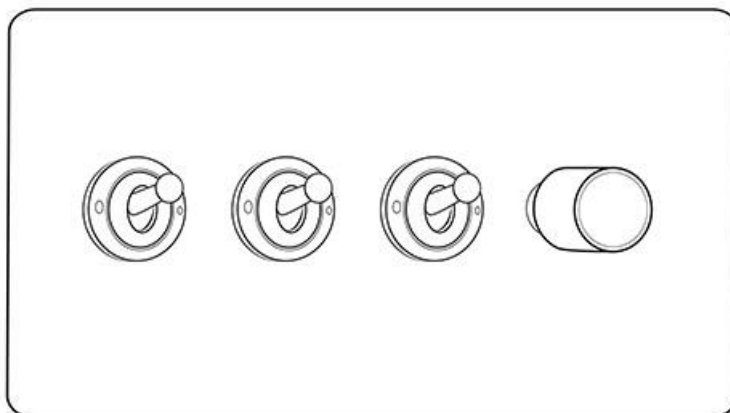

Heritage Brass

Verona Range - Matt Bronze

4G Mixed Toggle Dimmer Switch 3xToggle 1xTED - VR9-3TOG-1TED

Range	Verona Range
Product	Verona Range Switches & Sockets
Insert Type	4G Mixed Toggle Dimmer Switch 3xToggle 1xTED
Plate Finish	Matt Bronze
Switch Colour	Matt Bronze
Body and Switch Trim	Antique Brass
Height	88 mm
Width	148 mm
Fixing Hole Centres	Box Fixing = 120.6 mm
Minimum Box Depth	35
Current	Switch rated 20 Amp
Voltage	230 V
Power	Max 120 W and 10 bulbs per dimmer module trailing edge
Terminal Capacity	4 mm ²
Earth Terminal Capacity	5 mm ²
Product Class 1	Face plate must be earthed
Ambient Operating Temperature	-5Â°C - 40Â°C
Recommended Location	Indoor use only
Standard	BS EN 55014, BS EN 60669-2-1