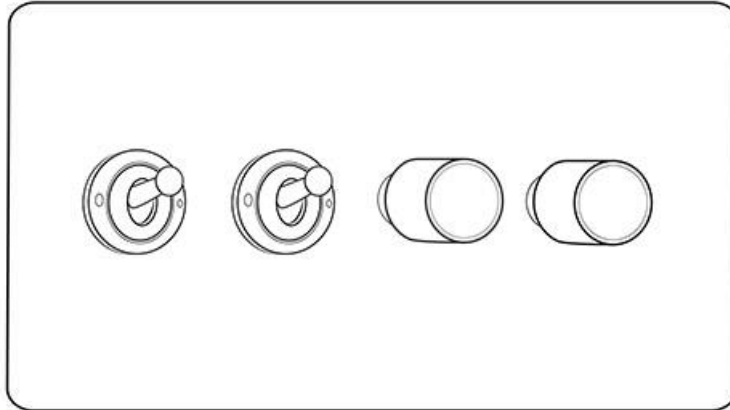

Heritage Brass

Verona Range - Matt Bronze

4G Mixed Toggle Dimmer Switch 2xToggle 2xTED - VR9-2TOG-2TED

Range	Verona Range
Product	Verona Range Switches & Sockets
Insert Type	4G Mixed Toggle Dimmer Switch 2xToggle 2xTED
Plate Finish	Matt Bronze
Switch Colour	Matt Bronze
Body and Switch Trim	Antique Brass
Height	88 mm
Width	148 mm
Fixing Hole Centres	Box Fixing = 120.6 mm
Minimum Box Depth	35
Current	Switch rated 20 Amp
Voltage	230 V
Power	Max 120 W and 10 bulbs per dimmer module trailing edge
Terminal Capacity	4 mm ²
Earth Terminal Capacity	5 mm ²
Product Class 1	Face plate must be earthed
Ambient Operating Temperature	-5Â°C - 40Â°C
Recommended Location	Indoor use only
Standard	BS EN 55014, BS EN 60669-2-1