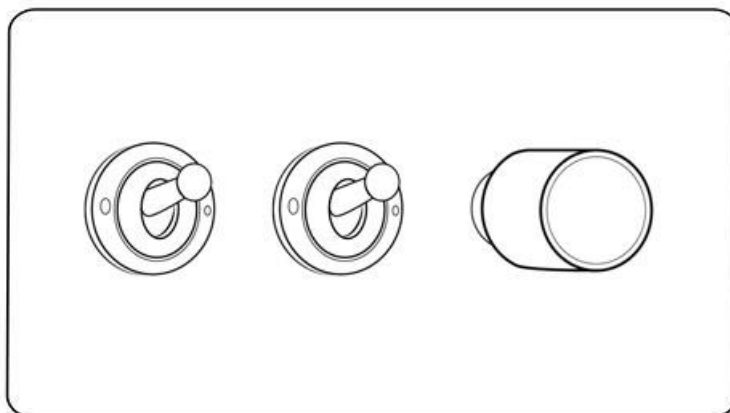

Heritage Brass

Verona Range - Matt Bronze

3G Mixed Toggle Dimmer Switch 2xToggle 1xTED - VR9-2TOG-1TED

Range	Verona Range
Product	Verona Range Switches & Sockets
Insert Type	3G Mixed Toggle Dimmer Switch 2xToggle 1xTED
Plate Finish	Matt Bronze
Switch Colour	Matt Bronze
Body and Switch Trim	Antique Brass
Height	88 mm
Width	148 mm
Fixing Hole Centres	Box Fixing = 120.6 mm
Minimum Box Depth	35
Current	Switch rated 20 Amp
Voltage	230 V
Power	Max 120 W and 10 bulbs per dimmer module trailing edge
Terminal Capacity	4 mm ²
Earth Terminal Capacity	5 mm ²
Product Class 1	Face plate must be earthed
Ambient Operating Temperature	-5Â°C - 40Â°C
Recommended Location	Indoor use only
Standard	BS EN 55014, BS EN 60669-2-1