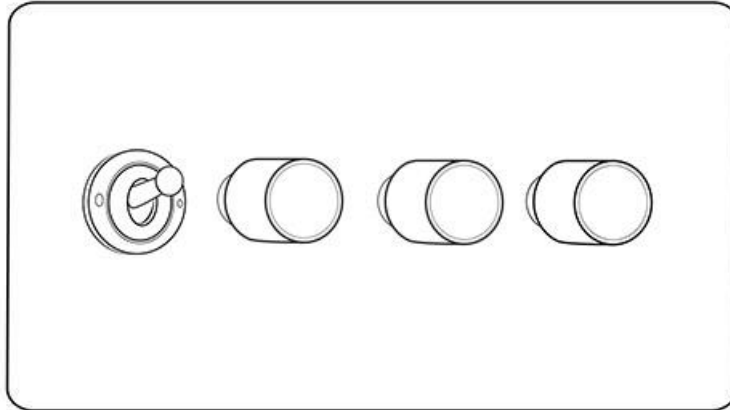

Heritage Brass

Verona Range - Matt Bronze

4G Mixed Toggle Dimmer Switch 1xToggle 3xTED - VR9-1TOG-3TED

Range	Verona Range
Product	Verona Range Switches & Sockets
Insert Type	4G Mixed Toggle Dimmer Switch 1xToggle 3xTED
Plate Finish	Matt Bronze
Switch Colour	Matt Bronze
Body and Switch Trim	Antique Brass
Height	88 mm
Width	148 mm
Fixing Hole Centres	Box Fixing = 120.6 mm
Minimum Box Depth	35
Current	Switch rated 20 Amp
Voltage	230 V
Power	Max 120 W and 10 bulbs per dimmer module trailing edge
Terminal Capacity	4 mm ²
Earth Terminal Capacity	5 mm ²
Product Class 1	Face plate must be earthed
Ambient Operating Temperature	-5Â°C - 40Â°C
Recommended Location	Indoor use only
Standard	BS EN 55014, BS EN 60669-2-1