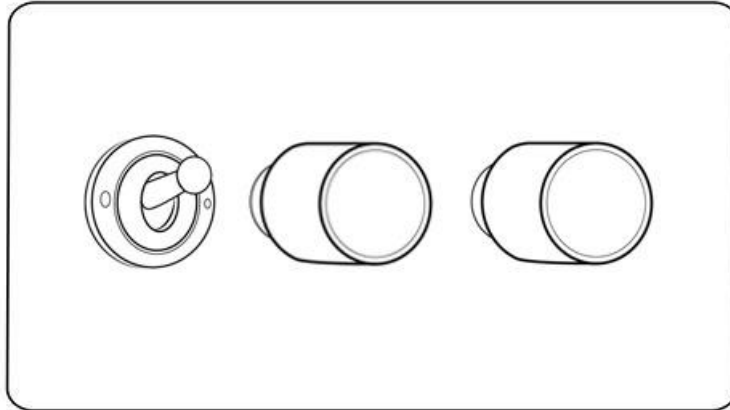

Heritage Brass

Verona Range - Matt Bronze

3G Mixed Toggle Dimmer Switch 1xToggle 2xTED - VR9-1TOG-2TED

Range	Verona Range
Product	Verona Range Switches & Sockets
Insert Type	3G Mixed Toggle Dimmer Switch 1xToggle 2xTED
Plate Finish	Matt Bronze
Switch Colour	Matt Bronze
Body and Switch Trim	Antique Brass
Height	88 mm
Width	148 mm
Fixing Hole Centres	Box Fixing = 120.6 mm
Minimum Box Depth	35
Current	Switch rated 20 Amp
Voltage	230 V
Power	Max 120 W and 10 bulbs per dimmer module trailing edge
Terminal Capacity	4 mm ²
Earth Terminal Capacity	5 mm ²
Product Class 1	Face plate must be earthed
Ambient Operating Temperature	-5Â°C - 40Â°C
Recommended Location	Indoor use only
Standard	BS EN 55014, BS EN 60669-2-1