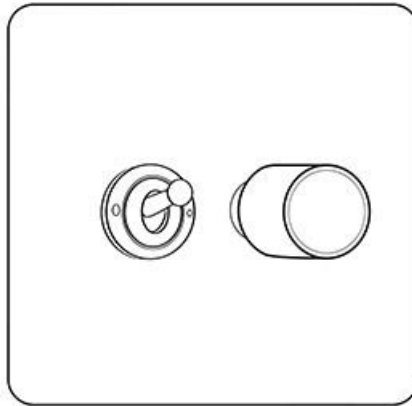

## Verona Range - Matt Bronze

2G Mixed Toggle Dimmer Switch 1xToggle 1xTED - VR9-1TOG-1TED

<b>Range</b>	Verona Range
<b>Product</b>	Verona Range Switches & Sockets
<b>Insert Type</b>	2G Mixed Toggle Dimmer Switch 1xToggle 1xTED
<b>Plate Finish</b>	Matt Bronze
<b>Switch Colour</b>	Matt Bronze
<b>Body and Switch Trim</b>	Antique Brass
<b>Height</b>	88 mm
<b>Width</b>	88 mm
<b>Fixing Hole Centres</b>	Box Fixing = 60.3 mm
<b>Minimum Box Depth</b>	35
<b>Current</b>	Switch rated 20 Amp
<b>Voltage</b>	230 V
<b>Power</b>	Max 120 W and 10 bulbs per dimmer module trailing edge
<b>Terminal Capacity</b>	4 mm <sup>2</sup>
<b>Earth Terminal Capacity</b>	5 mm <sup>2</sup>
<b>Product Class 1</b>	Face plate must be earthed
<b>Ambient Operating Temperature</b>	-5Â°C - 40Â°C
<b>Recommended Location</b>	Indoor use only
<b>Standard</b>	BS EN 55014, BS EN 60669-2-1